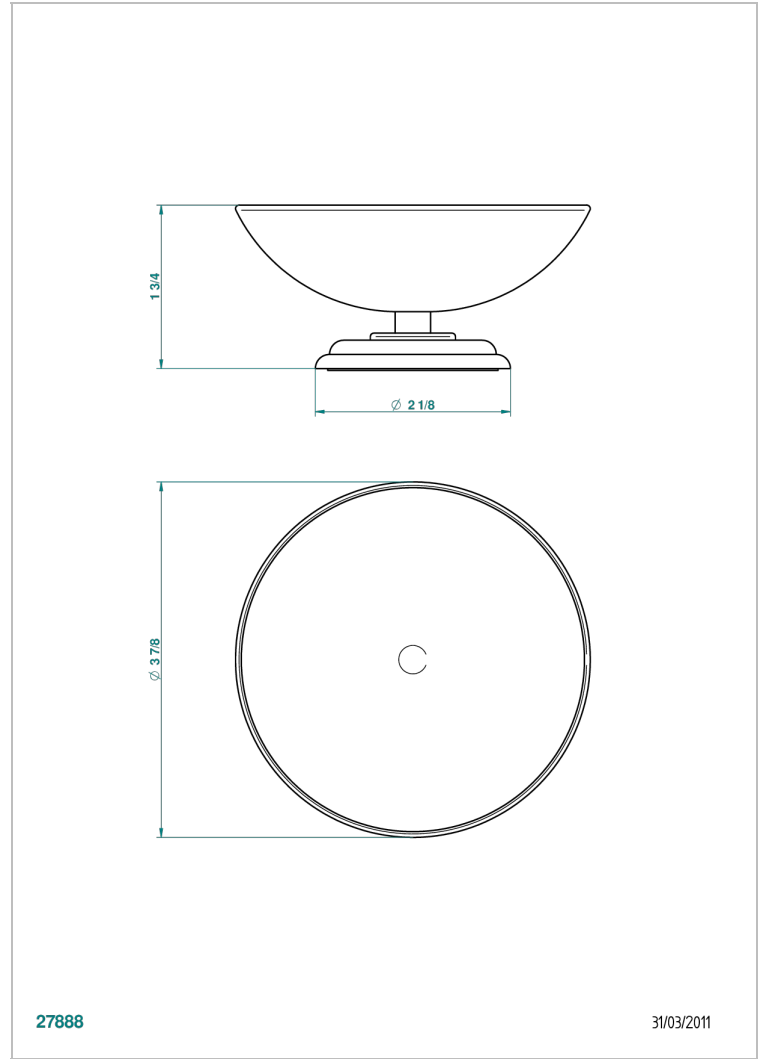

PETALE DE CRISTAL, CLEAR CRYSTAL FINE GOLD THREAD

U6E-544

Soap dish, freestanding , 4" diameter

27888

31/03/2011

CHARACTERISTIC

- Pétale de Cristal, clear crystal fine gold thread
- Soap dish, freestanding , 4" diameter