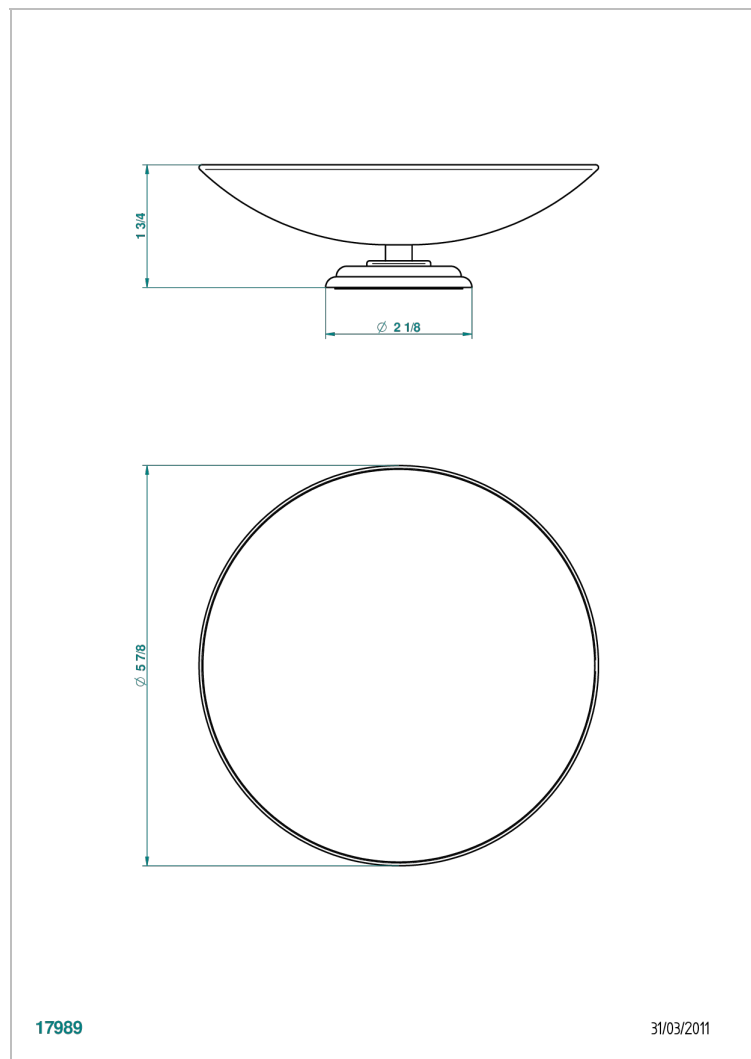

PETALE DE CRISTAL, CLEAR CRYSTAL FINE GOLD THREAD

THG[®]
PARIS

U6E-544GM

Soap dish, freestanding , 6" diameter

CHARACTERISTIC

- Pétale de Cristal, clear crystal fine gold thread
- Soap dish, freestanding , 6" diameter