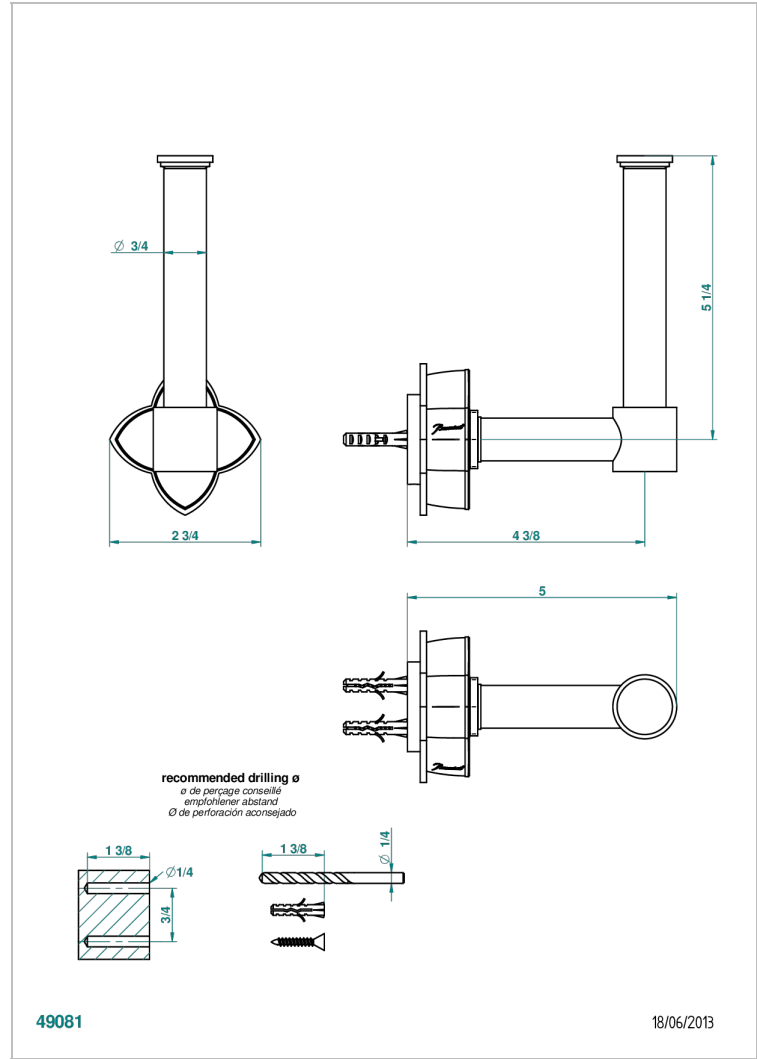

PETALE DE CRISTAL, CLEAR CRYSTAL FINE GOLD THREAD

U6E-542

Reserve toilet paper holder

CHARACTERISTIC

- Pétale de Cristal, clear crystal fine gold thread
- Reserve toilet paper holder

AVAILABLE FINITIONS

Black nickel - D24
 Blush PVD - H62
 Brass color PVD - H49
 Brown bronze color PVD - F33
 Chrome polished - A02
 Chrome polished / gold polished - G02

Matt gold color PVD - H53
 Matt graphite PVD - H65
 Matt nickel (American satin) - C01
 Matt nickel color PVD - H56
 Nickel antique / Sovereign - H28
 Nickel color PVD - H55

Nickel polished - B01
 Rose Gold - F27
 Satin chrome - C03
 Silver polished, antique - H03
 Silver rhodium - F18
 Soft gold - F30