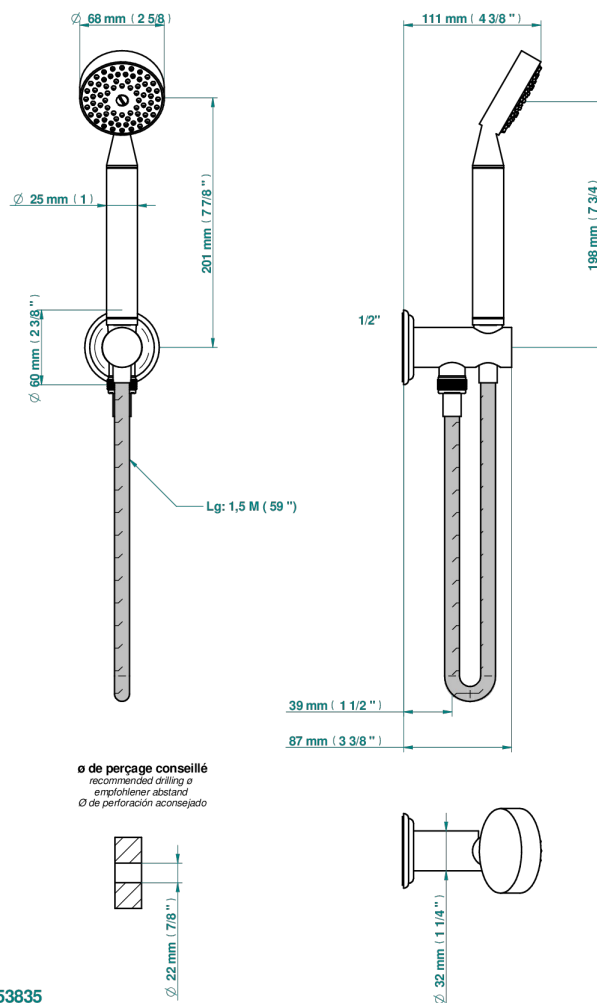

PETALE DE CRISTAL, CLEAR CRYSTAL FINE GOLD THREAD

U6E-54/US

Wall mounted handshower with integrated fixed hook

53835

27/01/2020

CHARACTERISTIC

- Pétale de Cristal, clear crystal fine gold thread
- Wall mounted handshower with integrated fixed hook

TECHNICAL SPECS

- Recommandé : 3 bars (max. 5 bars) - Advised : 43,5 psi (max. 72 psi)
- 9,5 l/min à 3 bars (2.5 gpm at 43.5 psi)

AVAILABLE FINITIONS

Black nickel - D24

Blush PVD - H62

Brass color PVD - H49

Brown bronze color PVD - F33

Chrome polished - A02

Chrome polished / gold polished - G02

Copper antique matt, coated - H07

Gold color PVD - H52

Gold mat - F07

Gold polished - F01

Gold satiney - F03

Matt graphite PVD - H65

Matt nickel (American satin) - C01

Matt nickel color PVD - H56

Nickel antique / Sovereign - H28

Nickel color PVD - H55

Nickel polished - B01

Rose Gold - F27

Satin chrome - C03