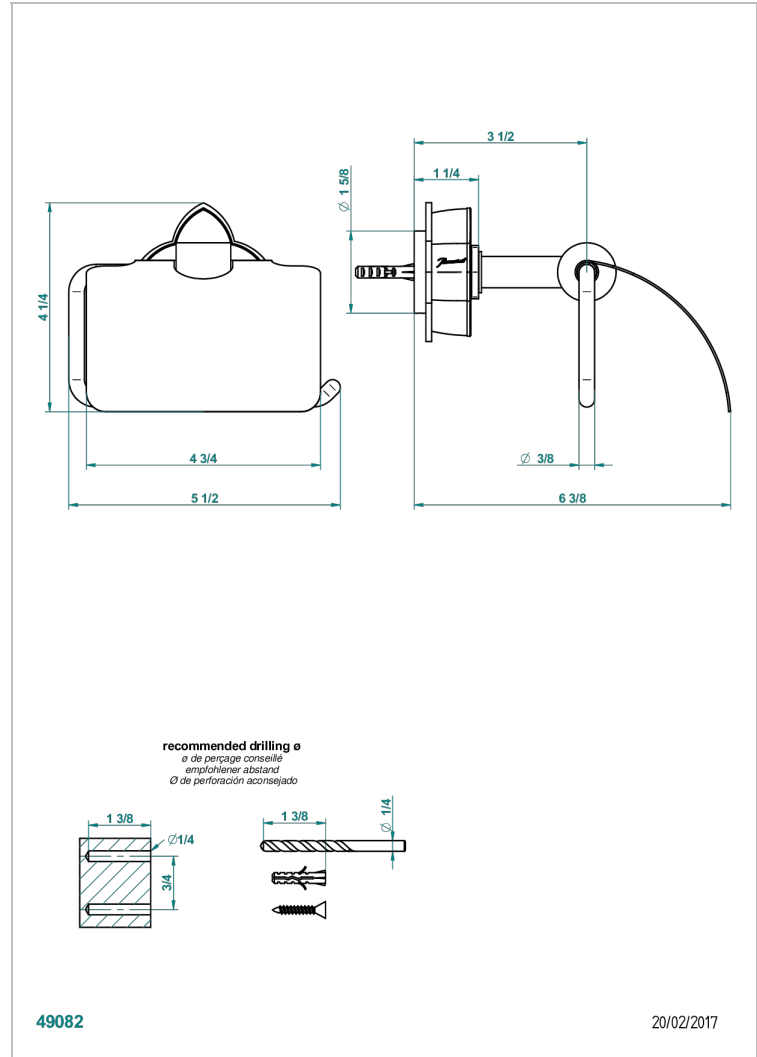

PETALE DE CRISTAL, CLEAR CRYSTAL FINE GOLD THREAD

U6E-538AC

Toilet paper holder, single mount with cover

CHARACTERISTIC

- Pétale de Cristal, clear crystal fine gold thread
- Toilet paper holder, single mount with cover