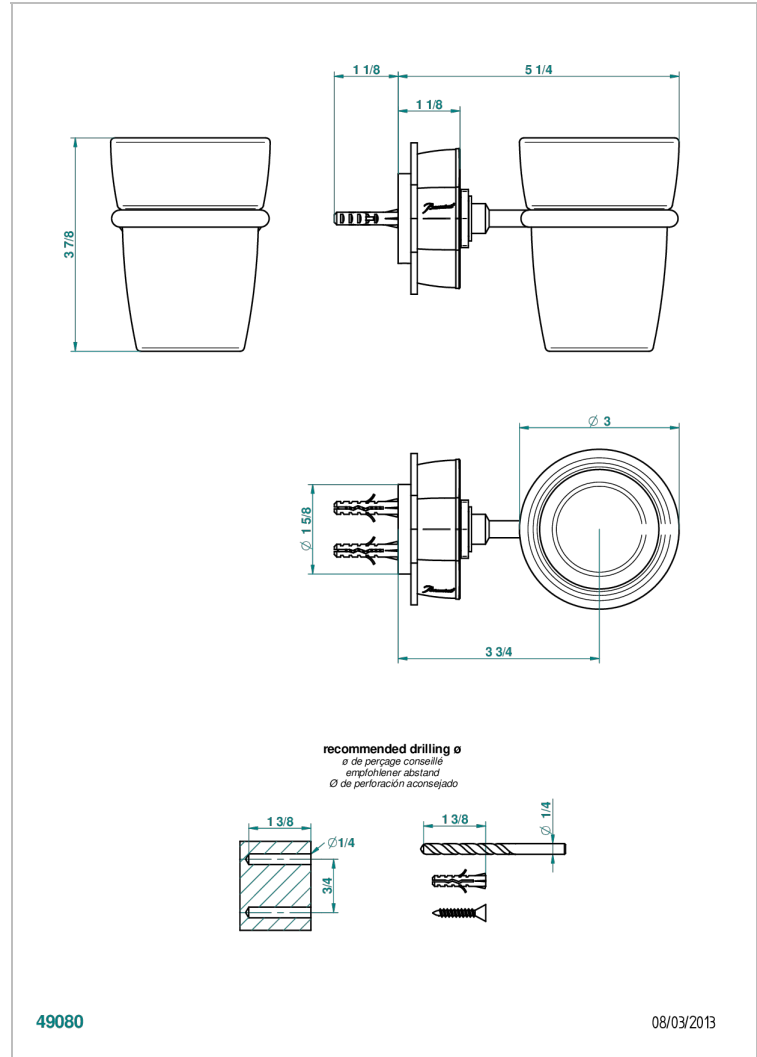

PETALE DE CRISTAL, CLEAR CRYSTAL FINE GOLD THREAD

U6E-536

Tumbler holder, wall mounted

CHARACTERISTIC

- Pétale de Cristal, clear crystal fine gold thread
- Tumbler holder, wall mounted

AVAILABLE FINITIONS

Black nickel - D24
Blush PVD - H62
Brass color PVD - H49
Brown bronze color PVD - F33
Chrome polished - A02
Chrome polished / gold polished - G02