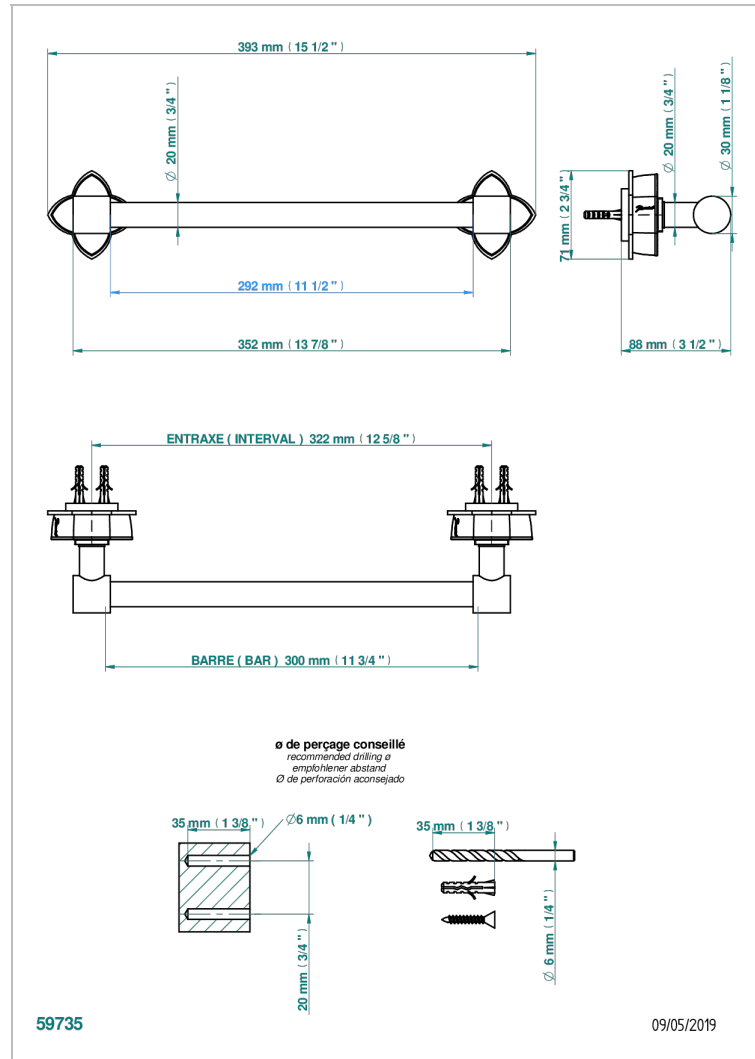

# PETALE DE CRISTAL, CLEAR CRYSTAL FINE GOLD THREAD

U6E-527

Towel bar, 1" dia, 11 3/4" long

## CHARACTERISTIC

- Pétale de Cristal, clear crystal fine gold thread
- Towel bar, 1" dia, 11 3/4" long