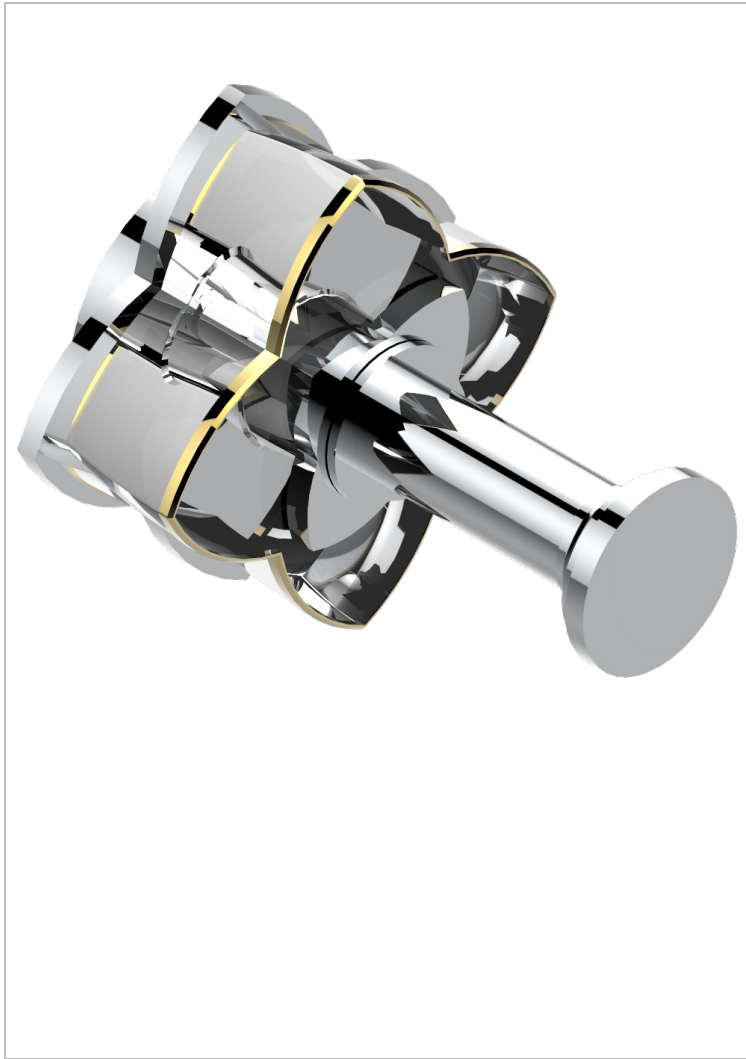

PETALE DE CRISTAL, CLEAR CRYSTAL FINE GOLD THREAD

U6E-517

Robe hook

CHARACTERISTIC

- Pétale de Cristal, clear crystal fine gold thread
- Robe hook

AVAILABLE FINITIONS

Black nickel - D24

Blush PVD - H62

Brass color PVD - H49

Brown bronze color PVD - F33

Chrome polished - A02

Chrome polished / gold polished - G02

Copper antique matt, coated - H07

Gold color PVD - H52

Gold mat - F07

Gold polished - F01