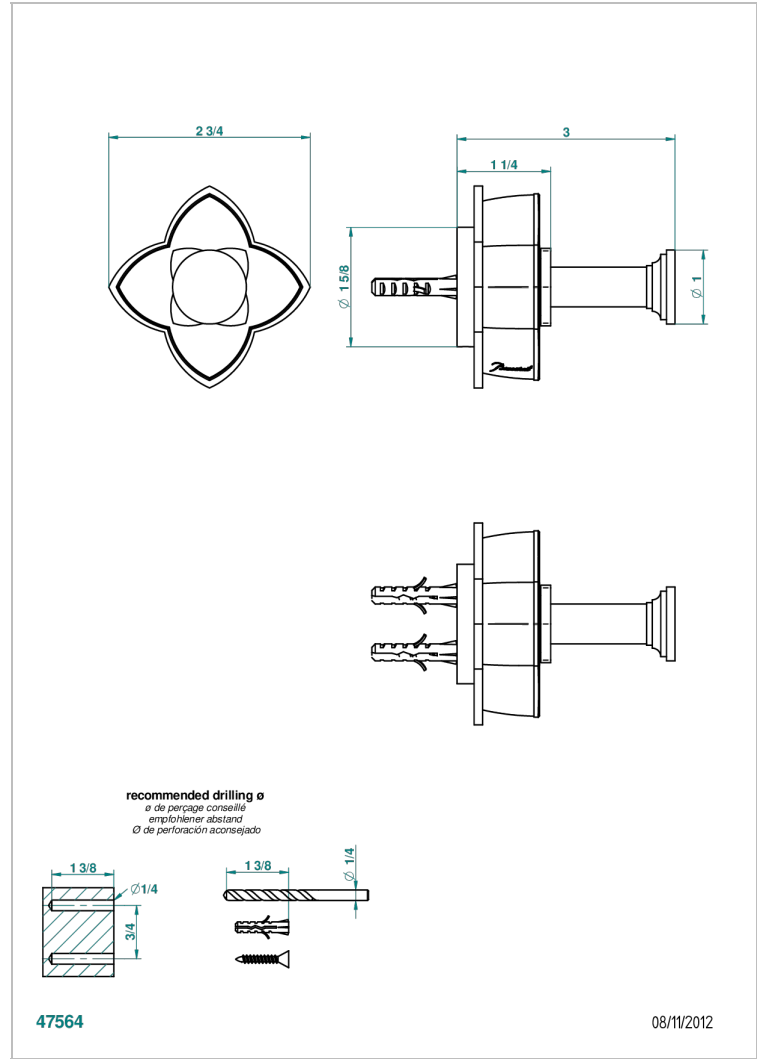

PETALE DE CRISTAL, CLEAR CRYSTAL FINE GOLD THREAD

U6E-517

Robe hook

CHARACTERISTIC

- Pétale de Cristal, clear crystal fine gold thread
- Robe hook

AVAILABLE FINITIONS

Black nickel - D24

Blush PVD - H62