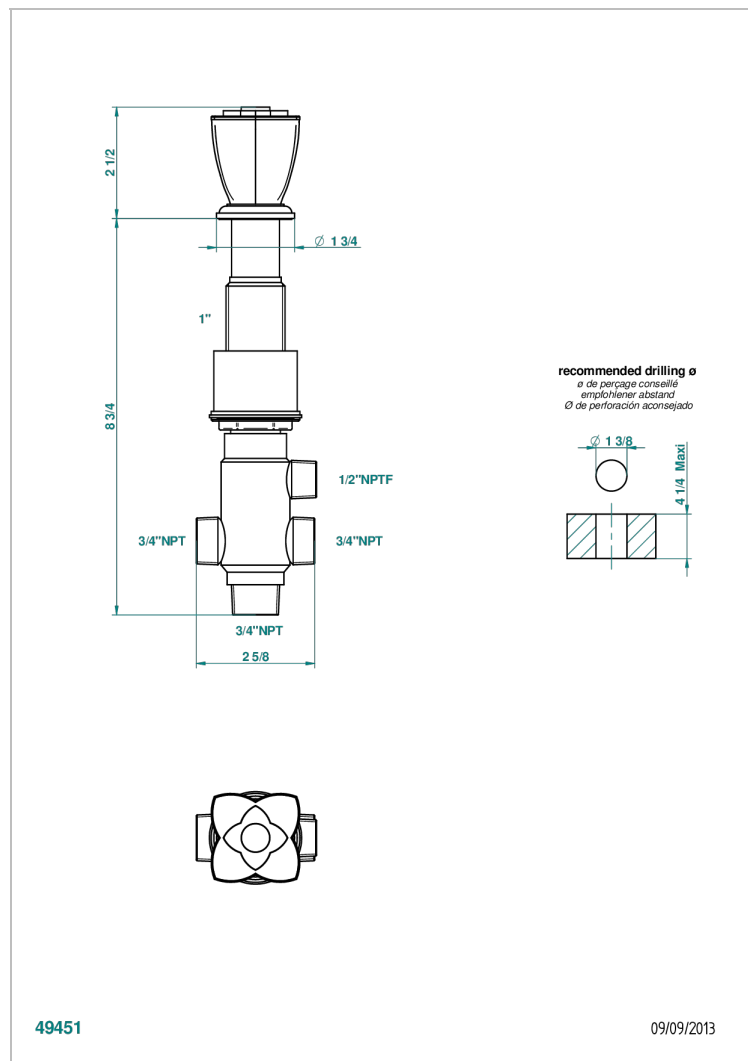

PETALE DE CRISTAL, CLEAR CRYSTAL FINE GOLD THREAD

U6E-504VGUS

2-function deck diverter with trim

CHARACTERISTIC

- Pétale de Cristal, clear crystal fine gold thread
- 2-function deck diverter with trim

AVAILABLE FINITIONS