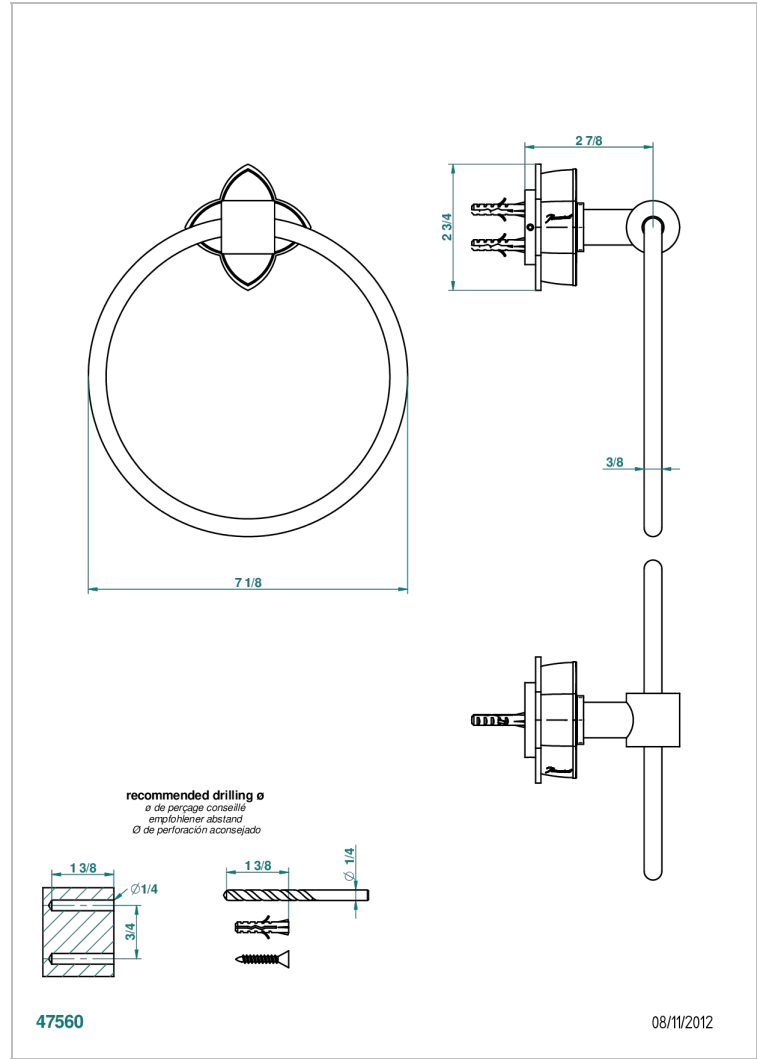

PETALE DE CRISTAL, CLEAR CRYSTAL FINE GOLD THREAD

U6E-504N

Towel ring

CHARACTERISTIC

- Pétale de Cristal, clear crystal fine gold thread
- Towel ring

AVAILABLE FINITIONS

Black nickel - D24
Blush PVD - H62
Brass color PVD - H49
Brown bronze color PVD - F33
Chrome polished - A02
Chrome polished / gold polished - G02

Matt gold color PVD - H53
Matt graphite PVD - H65
Matt nickel (American satin) - C01
Matt nickel color PVD - H56
Nickel antique / Sovereign - H28
Nickel color PVD - H55

Nickel polished - B01
Rose Gold - F27
Satin chrome - C03
Silver polished, antique - H03
Silver rhodium - F18
Soft gold - F30