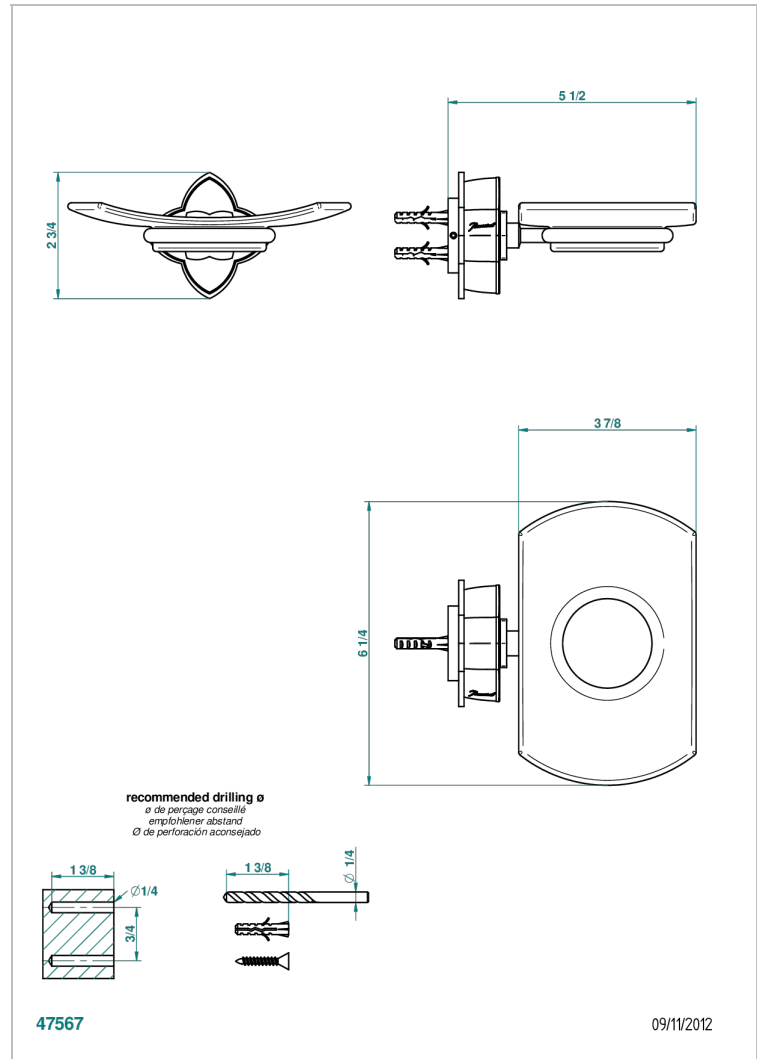

# PETALE DE CRISTAL, CLEAR CRYSTAL FINE GOLD THREAD

U6E-500

Glass soap dish, wall mounted

## CHARACTERISTIC

- Pétale de Cristal, clear crystal fine gold thread
- Glass soap dish, wall mounted