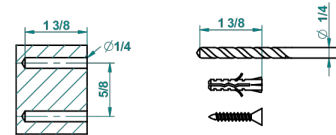

PETALE DE CRISTAL, CLEAR CRYSTAL FINE GOLD THREAD

U6E-4720C

Metal toilet brush holder with brush with cover wall mounted

49083

15/12/2015

CHARACTERISTIC

- Pétale de Cristal, clear crystal fine gold thread
- Metal toilet brush holder with brush with cover wall mounted

AVAILABLE FINITIONS

Black nickel - D24

Blush PVD - H62

Brass color PVD - H49

Brown bronze color PVD - F33

Chrome polished - A02

Chrome polished / gold polished - G02

Copper antique matt, coated - H07

Gold color PVD - H52

Gold mat - F07

Gold polished - F01

Gold satiney - F03

Graphite PVD - H64

Light coated bronze - D01

Matt Umber PVD - H67

Matt blush PVD - H60

Matt brass color PVD - H50

Matt brown bronze color PVD - F34

Matt chrome (American satin) - C02

Matt gold color PVD - H53

Matt graphite PVD - H65

Matt nickel (American satin) - C01

Matt nickel color PVD - H56

Nickel antique / Sovereign - H28

Nickel color PVD - H55

Nickel polished - B01

Rose Gold - F27

Satin chrome - C03

Silver polished, antique - H03

Silver rhodium - F18

Soft gold - F30