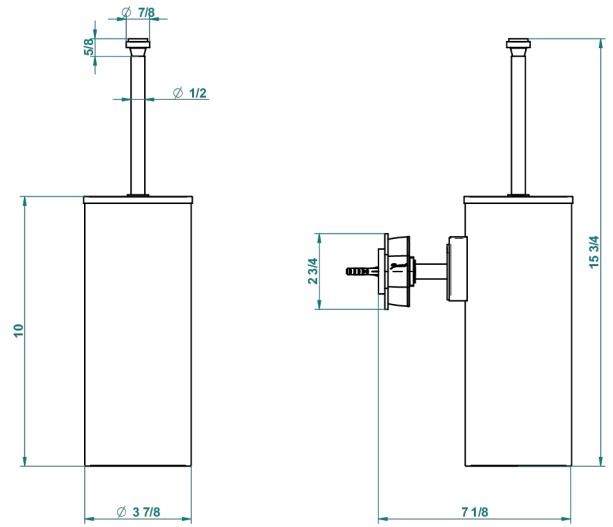

PETALE DE CRISTAL, CLEAR CRYSTAL FINE GOLD THREAD

U6E-4720C

Metal toilet brush holder with brush with cover wall mounted

49083

15/12/2015

CHARACTERISTIC

- Pétale de Cristal, clear crystal fine gold thread
- Metal toilet brush holder with brush with cover wall mounted

AVAILABLE FINITIONS

Black nickel - D24

Blush PVD - H62

Brass color PVD - H49

Brown bronze color PVD - F33

Chrome polished - A02

Chrome polished / gold polished - G02

Copper antique matt, coated - H07

Gold color PVD - H52

Gold mat - F07

Gold polished - F01

Gold satiney - F03

Graphite PVD - H64

Light coated bronze - D01

Matt Umber PVD - H67

Matt blush PVD - H60

Matt brass color PVD - H50

Matt brown bronze color PVD - F34

Matt chrome (American satin) - C02

Matt gold color PVD - H53

Matt graphite PVD - H65

Matt nickel (American satin) - C01

Matt nickel color PVD - H56

Nickel antique / Sovereign - H28

Nickel color PVD - H55

Nickel polished - B01

Rose Gold - F27

Satin chrome - C03

Silver polished, antique - H03

Silver rhodium - F18

Soft gold - F30