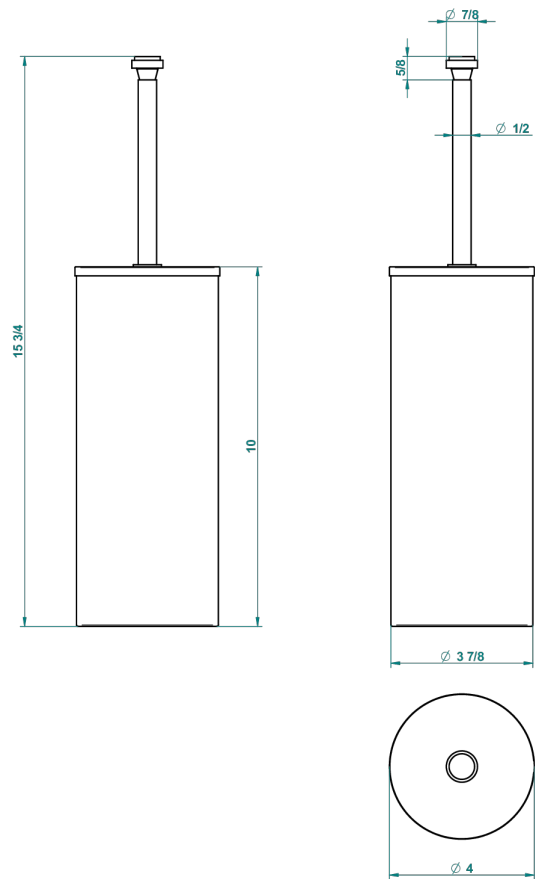

PETALE DE CRISTAL, CLEAR CRYSTAL FINE GOLD THREAD

U6E-4700C

Metal toilet brush holder with brush with cover floor mounted

23487

10/11/2015

CHARACTERISTIC

- Pétale de Cristal, clear crystal fine gold thread
- Metal toilet brush holder with brush with cover floor mounted