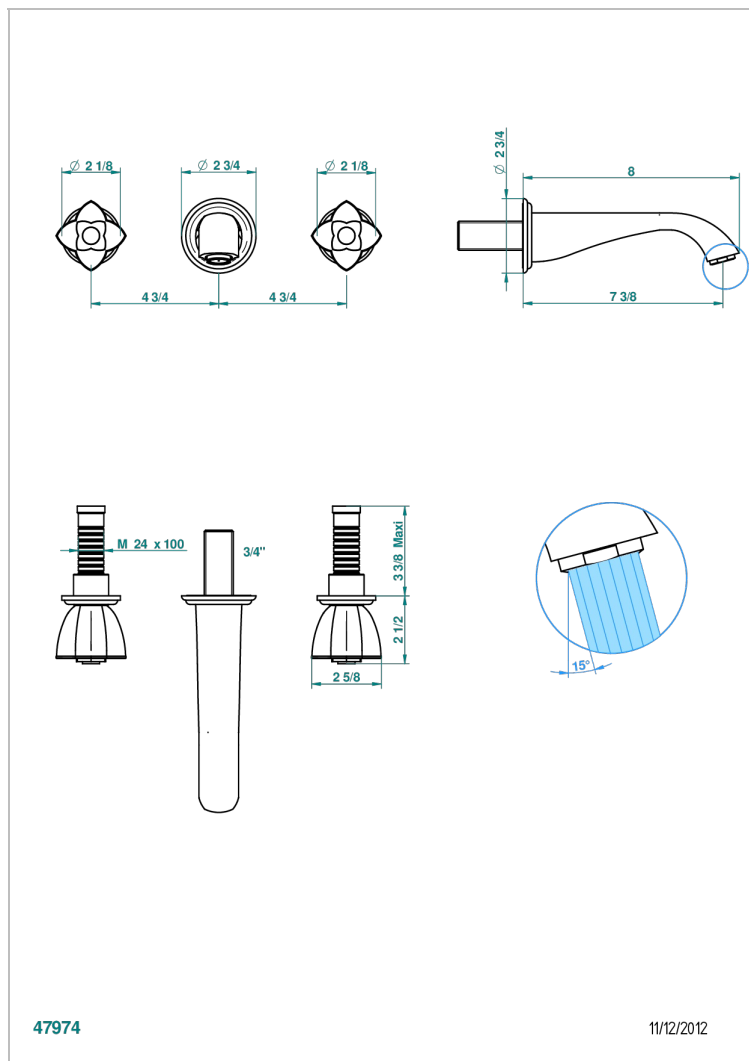

PETALE DE CRISTAL, CLEAR CRYSTAL FINE GOLD THREAD

U6E-40GBUS

Trim for wall mounted 3-hole lavatory set only

47974

11/12/2012

CHARACTERISTIC

- Pétale de Cristal, clear crystal fine gold thread
- Trim for wall mounted 3-hole lavatory set only

TECHNICAL SPECS

- Recommandé : 3 bars (max. 5 bars) - Advised : 43,5 psi (max. 72 psi)
- 15 l/min à 3 bars (4 gpm at 43.5 psi)

RELATED SKU'S

- Ref. G00-40AM/US Rough parts for wall set (one counter clockwise and one clockwise cartridges)

Nickel antique / Sovereign - H28

Nickel color PVD - H55

Nickel polished - B01

Rose Gold - F27

Satin chrome - C03

Silver polished, antique - H03

Silver rhodium - F18

Soft gold - F30