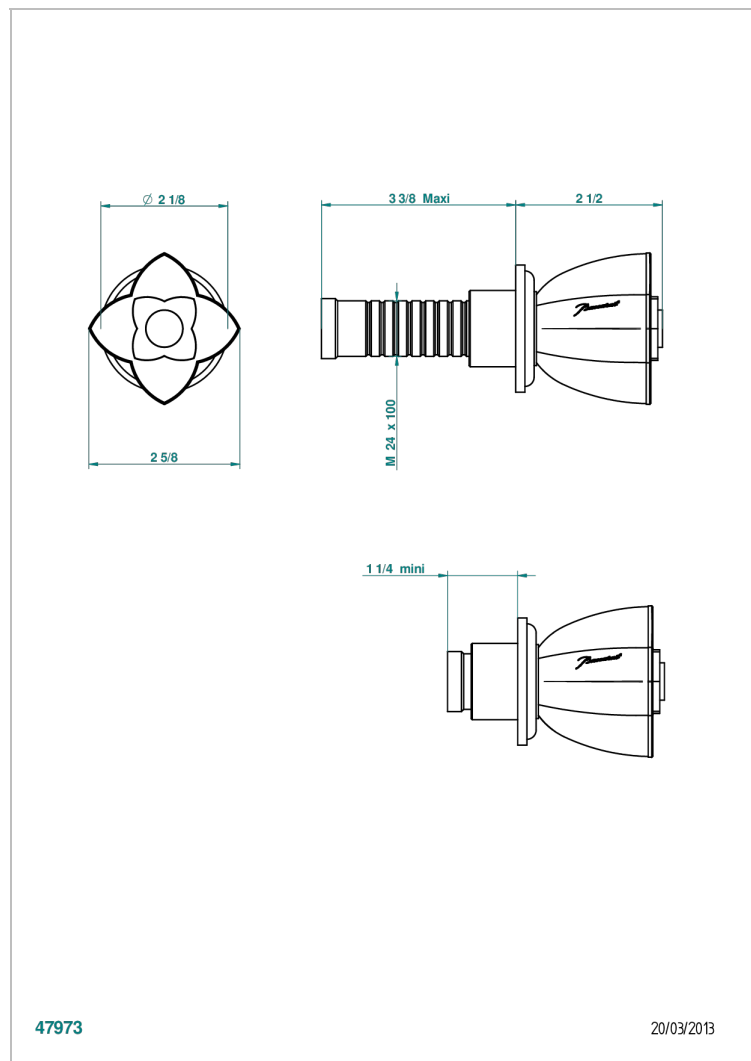

# PETALE DE CRISTAL, CLEAR CRYSTAL FINE GOLD THREAD

THG<sup>®</sup>  
PARIS

U6E-30B

Wall volume control 30 & 32 trim

47973

20/03/2013

## CHARACTERISTIC

- Pétale de Cristal, clear crystal fine gold thread
- Wall volume control 30 & 32 trim

## RELATED SKU'S

- Ref. G00-32CUSA 3/4" Volume control wall valve with ceramic cartridge
- Ref. G00-32HUSA 3/4" Volume control wall valve with ceramic cartridge counterclockwise
- Ref. G00-30CUSA 1/2" volume control wall valve with ceramic cartridge
- Ref. G00-30HUSA 1/2" Volume control wall valve with ceramic cartridge counterclockwise