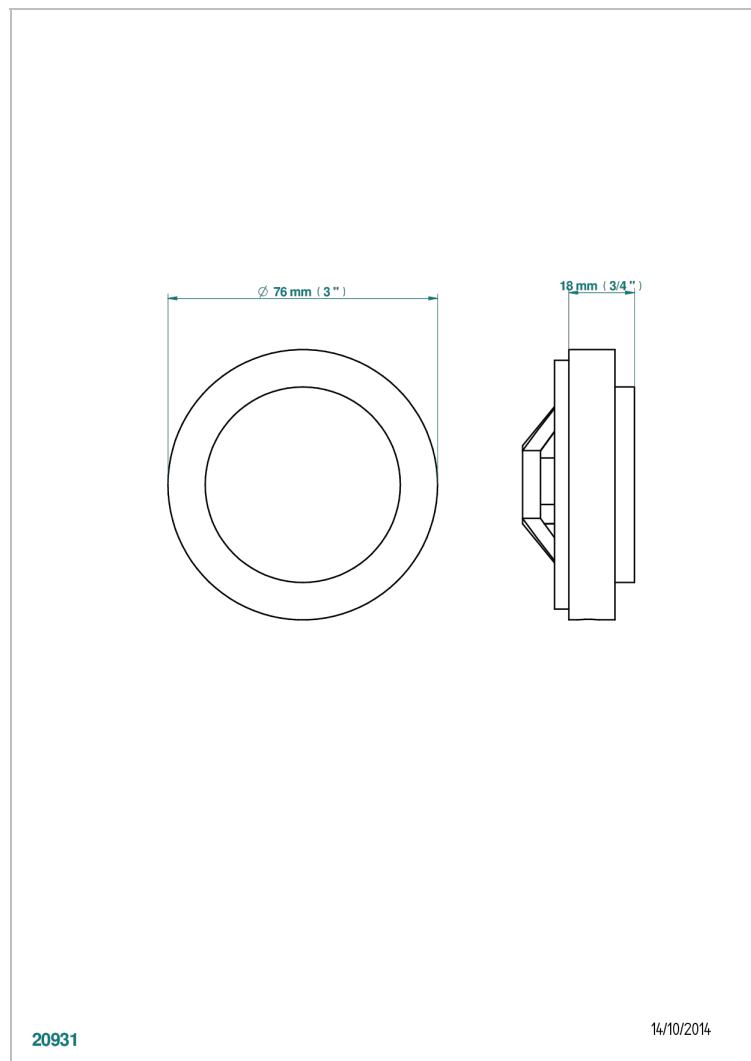

PETALE DE CRISTAL, CLEAR CRYSTAL FINE GOLD THREAD

U6E-301GEBUS

Control knob for Geberit waste overflow

20931

14/10/2014

CHARACTERISTIC

- Pétale de Cristal, clear crystal fine gold thread
- Control knob for Geberit waste overflow