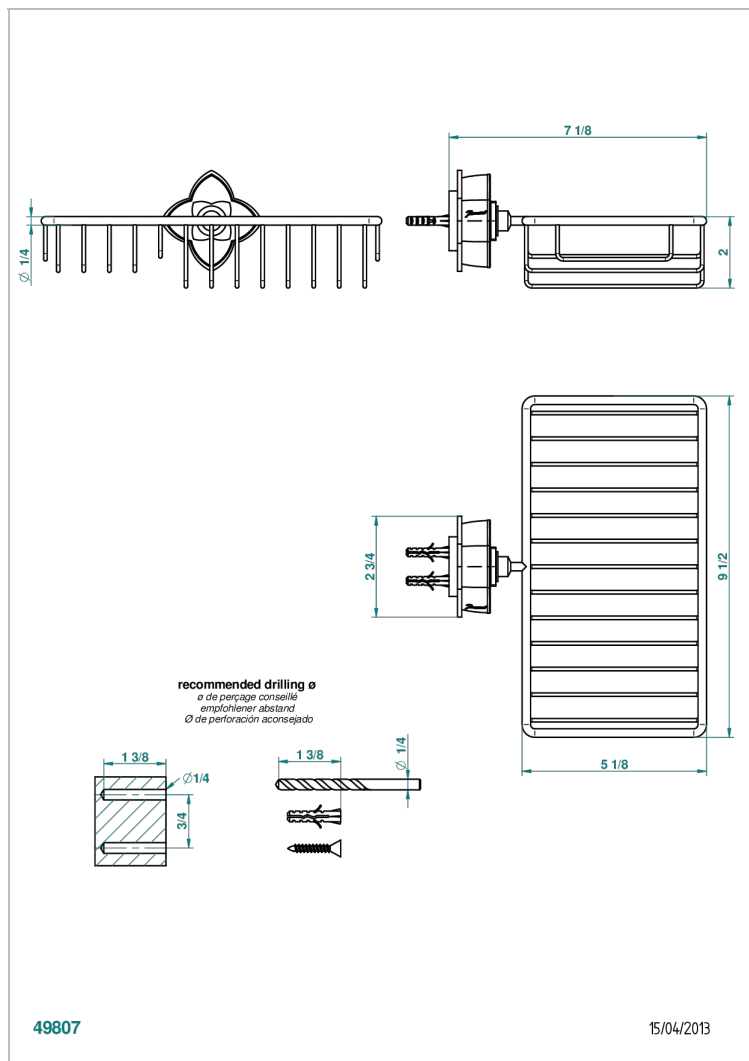

PETALE DE CRISTAL, CLEAR CRYSTAL FINE GOLD THREAD

U6E-2620

Soap and sponge holder, wall mounted

CHARACTERISTIC

- Pétale de Cristal, clear crystal fine gold thread
- Soap and sponge holder, wall mounted

AVAILABLE FINITIONS