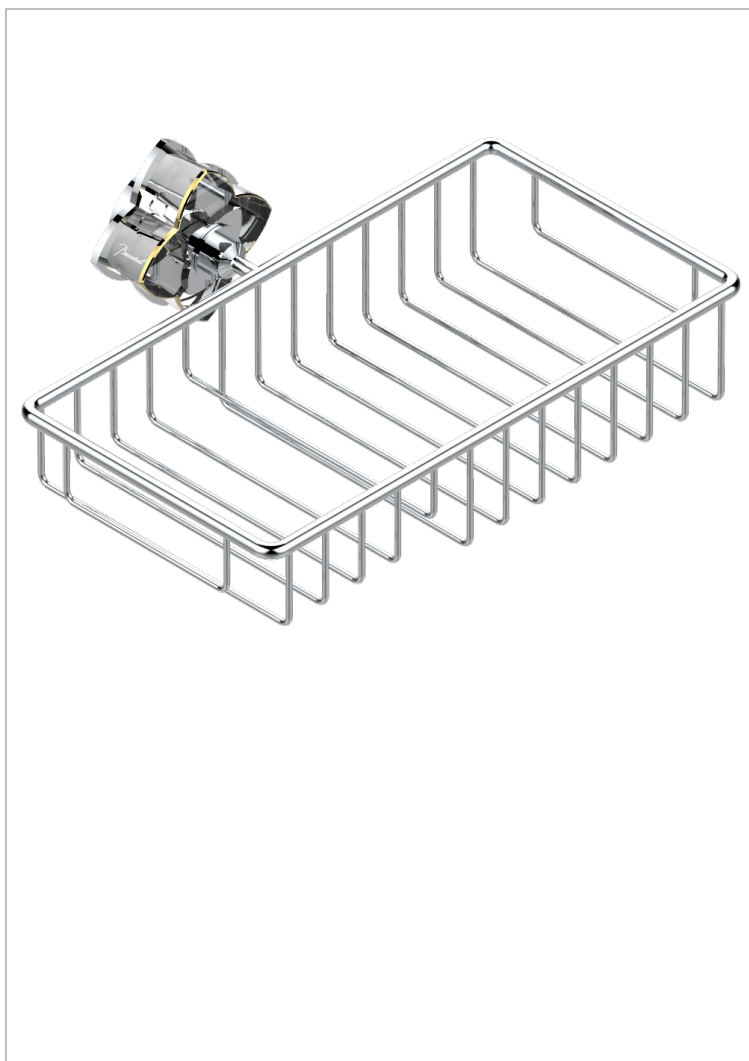

PETALE DE CRISTAL, CLEAR CRYSTAL FINE GOLD THREAD

U6E-2620

Soap and sponge holder, wall mounted

CHARACTERISTIC

- Pétale de Cristal, clear crystal fine gold thread
- Soap and sponge holder, wall mounted

AVAILABLE FINITIONS

Black nickel - D24

Blush PVD - H62

Brass color PVD - H49

Brown bronze color PVD - F33

Chrome polished - A02

Chrome polished / gold polished - G02

Copper antique matt, coated - H07

Gold color PVD - H52