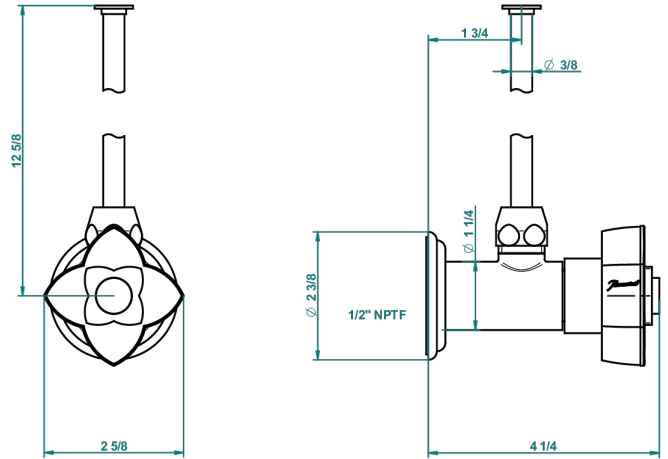

PETALE DE CRISTAL, CLEAR CRYSTAL FINE GOLD THREAD

U6E-181/SWC

Angle supply valve with 3/8" adaptor set for toilet

59723

27/06/2016

CHARACTERISTIC

- Pétale de Cristal, clear crystal fine gold thread
- Angle supply valve with 3/8" adaptor set for toilet