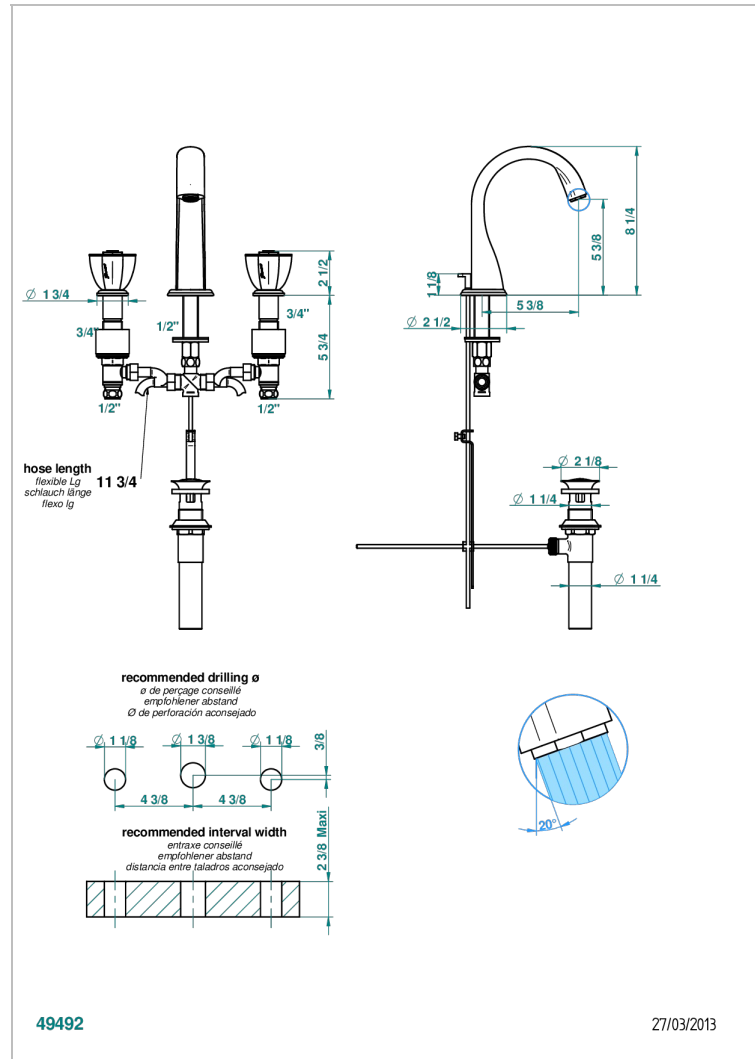

PETALE DE CRISTAL, CLEAR CRYSTAL FINE GOLD THREAD

U6E-151M/US

Widespread lavatory set with drain for 1 1/4" + countertop

CHARACTERISTIC

- Pétale de Cristal, clear crystal fine gold thread
- Widespread lavatory set with drain for 1 1/4" + countertop

TECHNICAL SPECS

- Recommandé : 3 bars (max. 5 bars) - Advised : 43,5 psi (max. 72 psi)
- 5,7 l/min à 3 bars (1.5 gpm at 43.5 psi)
- 1.2 gpm on demand in accordance with California's rules

AVAILABLE FINITIONS