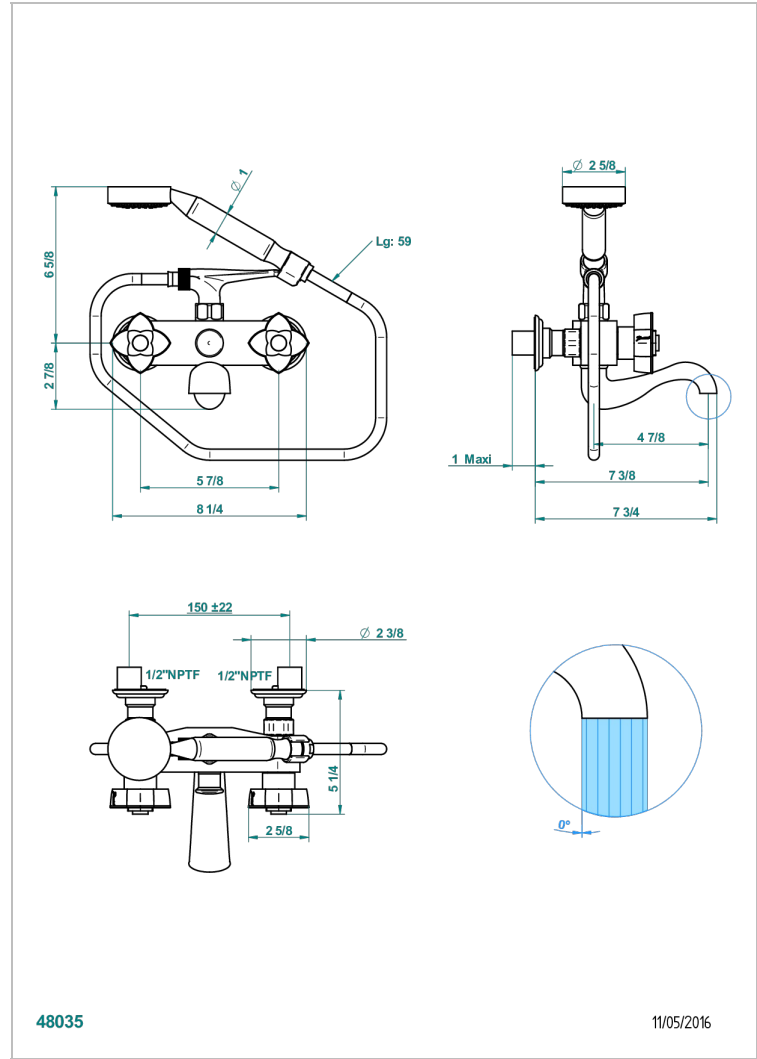

PETALE DE CRISTAL, CLEAR CRYSTAL FINE GOLD THREAD

U6E-13B/US

Exposed tub filler with cradle handshower, wall mounted

CHARACTERISTIC

- ASME : ASME A112.18.1-2011/CSA B125.1-11

STANDARDS

AVAILABLE FINITIONS

Black nickel - D24