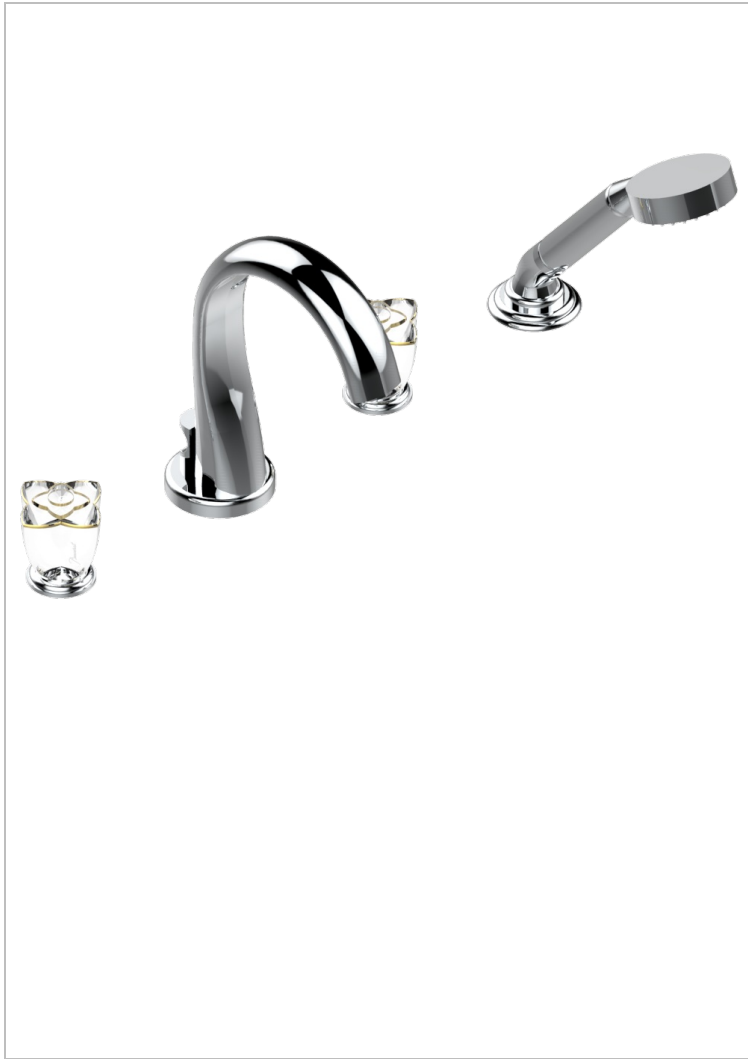

# PETALE DE CRISTAL, CLEAR CRYSTAL FINE GOLD THREAD

U6E-112BUS

Roman tub set with diverter spout and handshower, 3/4" valves

## TECHNICAL SPECS

- Recommandé : 3 bars (max. 5 bars) - Advised : 43,5 psi (max. 72 psi)
- Bec : 44,5 l/min à 3 bars - Douchette : 9,5 l/min à 3 bars
- Spout : 11.78 gpm at 43.5 psi - Handshower : 2.5 gpm at 43.5 psi

Nickel polished - B01  
Rose Gold - F27  
Satin chrome - C03  
Silver polished, antique - H03  
Silver rhodium - F18  
Soft gold - F30