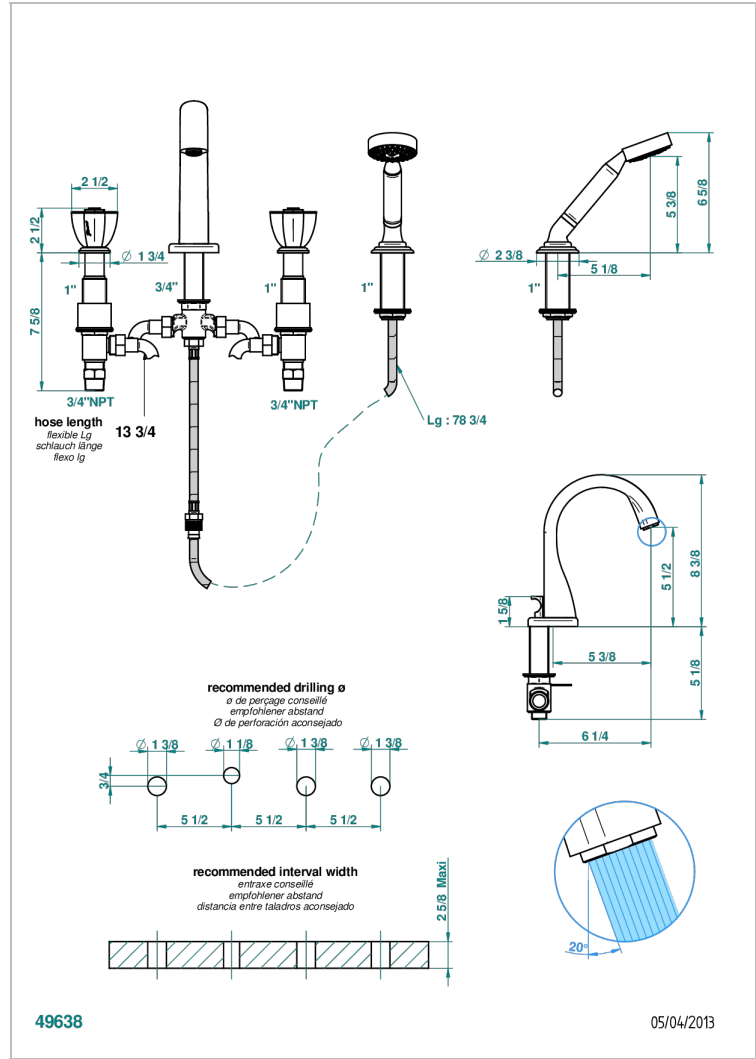

# PETALE DE CRISTAL, CLEAR CRYSTAL FINE GOLD THREAD

U6E-112BUS

Roman tub set with diverter spout and handshower, 3/4" valves

## TECHNICAL SPECS

- Recommandé : 3 bars (max. 5 bars) - Advised : 43,5 psi (max. 72 psi)
- Bec : 44,5 l/min à 3 bars - Douchette : 9,5 l/min à 3 bars
- Spout : 11.78 gpm at 43.5 psi - Handshower : 2.5 gpm at 43.5 psi