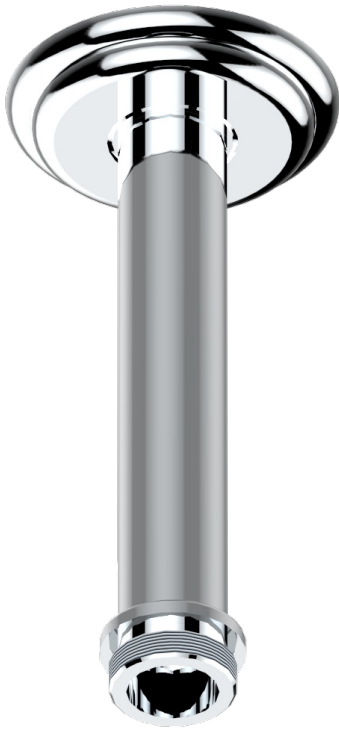

# PETALE DE CRISTAL - BLACK CRYSTAL

U6D-82V/US

Vertical shower arm ceiling mounted 1/2" connection

THG<sup>®</sup>  
PARIS

17502

18/11/2008

## CHARACTERISTIC

- Pétale de Cristal - black crystal
- Vertical shower arm ceiling mounted 1/2" connection

## AVAILABLE FINITIONS

Black nickel - D24

Blush PVD - H62

Brass color PVD - H49

Brown bronze color PVD - F33

Chrome polished - A02

Chrome polished / gold polished - G02

Copper antique matt, coated - H07

Nickel antique / Sovereign - H28

Nickel color PVD - H55

Nickel polished - B01

Rose Gold - F27

Satin chrome - C03

Silver polished, antique - H03

Silver rhodium - F18

Soft gold - F30