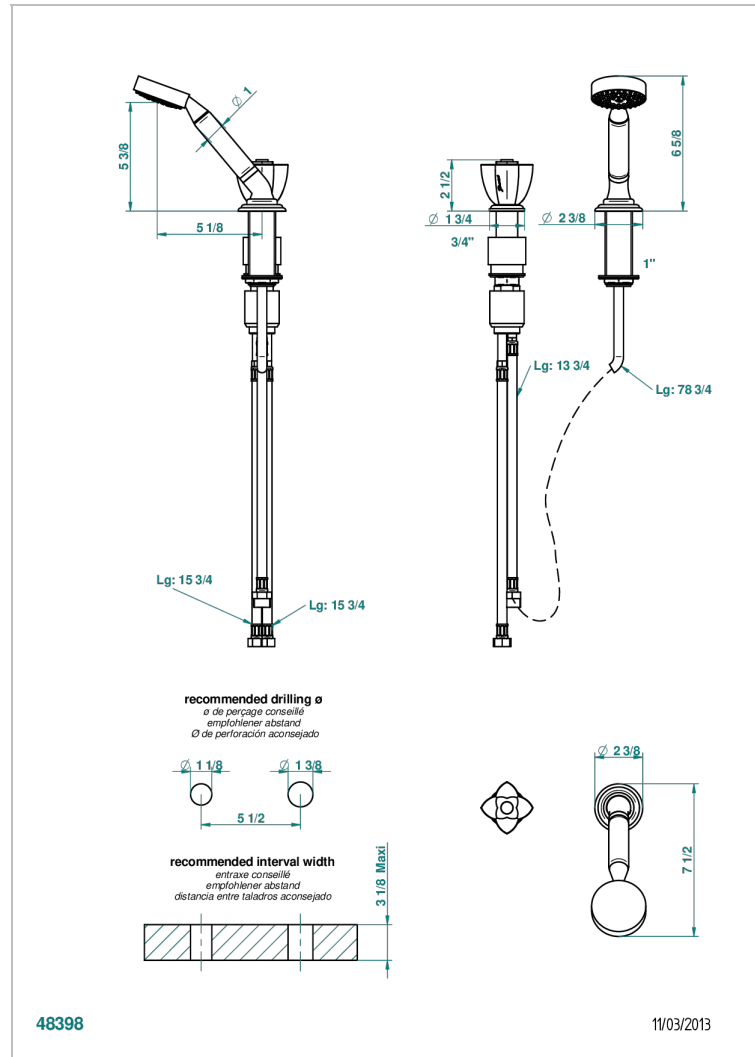

PETALE DE CRISTAL - BLACK CRYSTAL

U6D-6532/60A

Deck mounted mixer with handshower, progressive cartridge

THG[®]
PARIS

CHARACTERISTIC

- Pétale de Cristal - black crystal
- Deck mounted mixer with handshower, progressive cartridge

TECHNICAL SPECS

- Recommandé : 3 bars (max. 5 bars) - Advised : 43,5 psi (max. 72 psi)
- 9,5 l/min à 3 bars (2.5 gpm at 43.5 psi)

AVAILABLE FINITIONS

Black nickel - D24

Blush PVD - H62

Brass color PVD - H49