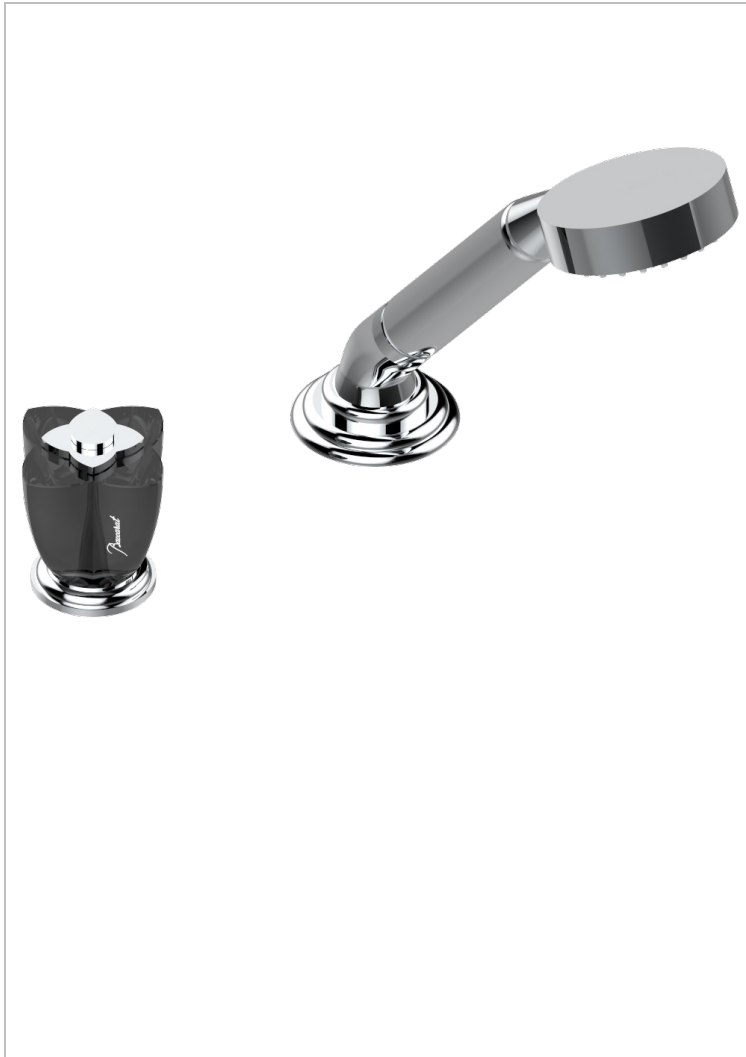

PETALE DE CRISTAL - BLACK CRYSTAL

U6D-6532/60A

Deck mounted mixer with handshower, progressive cartridge

THG[®]
PARIS

CHARACTERISTIC

- Pétale de Cristal - black crystal
- Deck mounted mixer with handshower, progressive cartridge

TECHNICAL SPECS

- Recommandé : 3 bars (max. 5 bars) - Advised : 43,5 psi (max. 72 psi)
- 9,5 l/min à 3 bars (2.5 gpm at 43.5 psi)

AVAILABLE FINITIONS

Black nickel - D24

Blush PVD - H62

Brass color PVD - H49