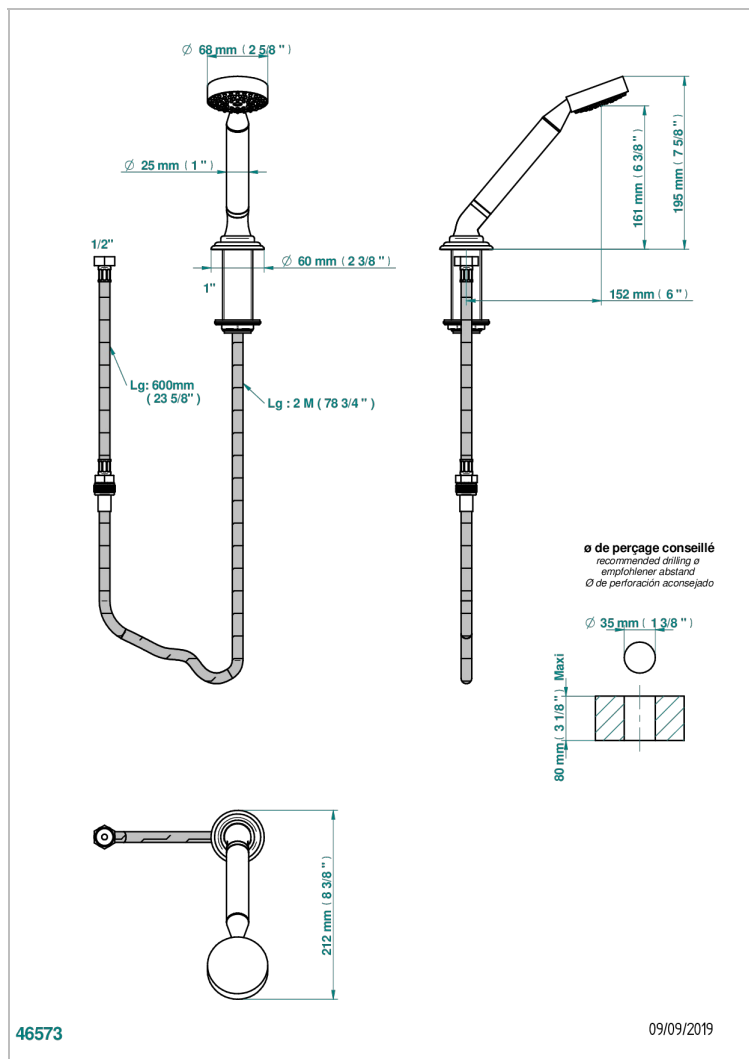

# PETALE DE CRISTAL - BLACK CRYSTAL

U6D-60A

Deck mounted hand shower, with hose

## CHARACTERISTIC

- Pétale de Cristal - black crystal
- Deck mounted hand shower, with hose

Nickel antique / Sovereign - H28

Nickel color PVD - H55

Nickel polished - B01

Rose Gold - F27

Satin chrome - C03

Silver polished, antique - H03

Silver rhodium - F18

Soft gold - F30