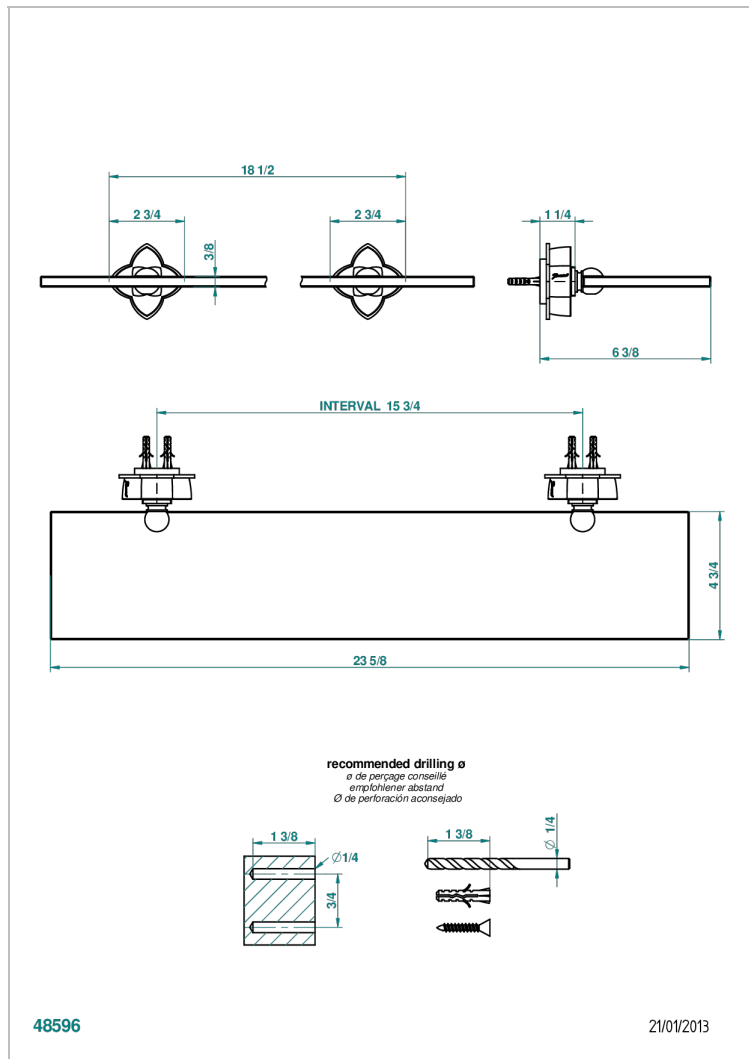

PETALE DE CRISTAL - BLACK CRYSTAL

U6D-564

Glass shelf with brackets

CHARACTERISTIC

- Pétale de Cristal - black crystal
- Glass shelf with brackets

AVAILABLE FINITIONS

Black nickel - D24
 Blush PVD - H62
 Brass color PVD - H49
 Brown bronze color PVD - F33
 Chrome polished - A02
 Chrome polished / gold polished - G02