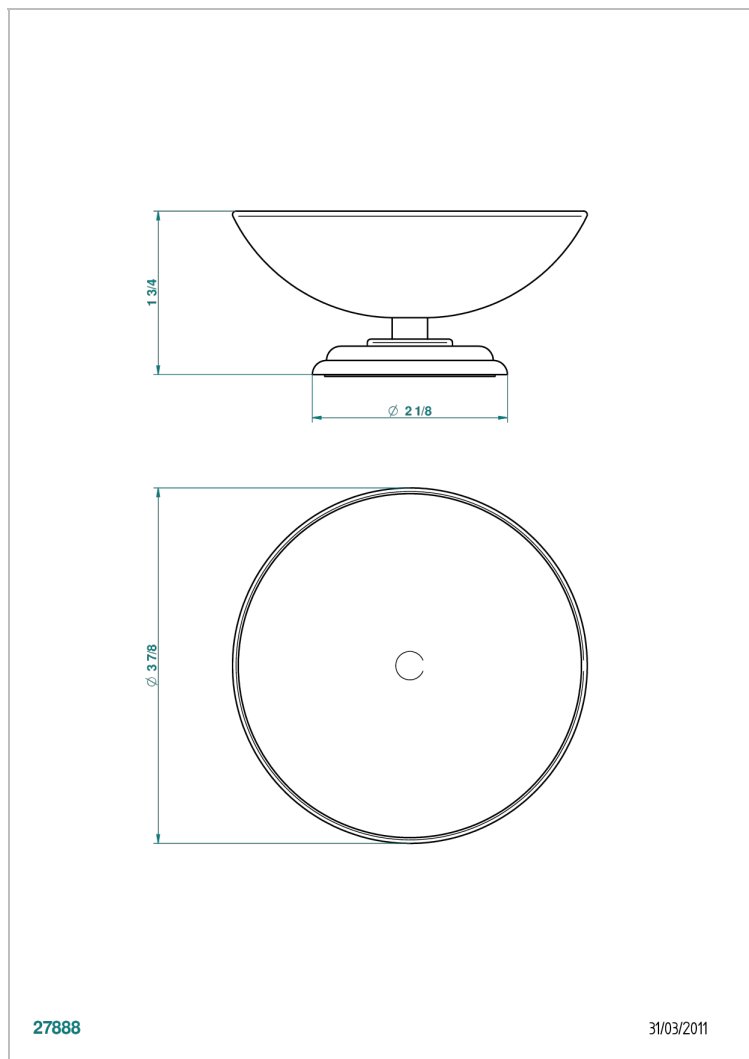

# PETALE DE CRISTAL - BLACK CRYSTAL

U6D-544

Soap dish, freestanding , 4" diameter

THG<sup>®</sup>  
PARIS

## CHARACTERISTIC

- Pétale de Cristal - black crystal
- Soap dish, freestanding , 4" diameter