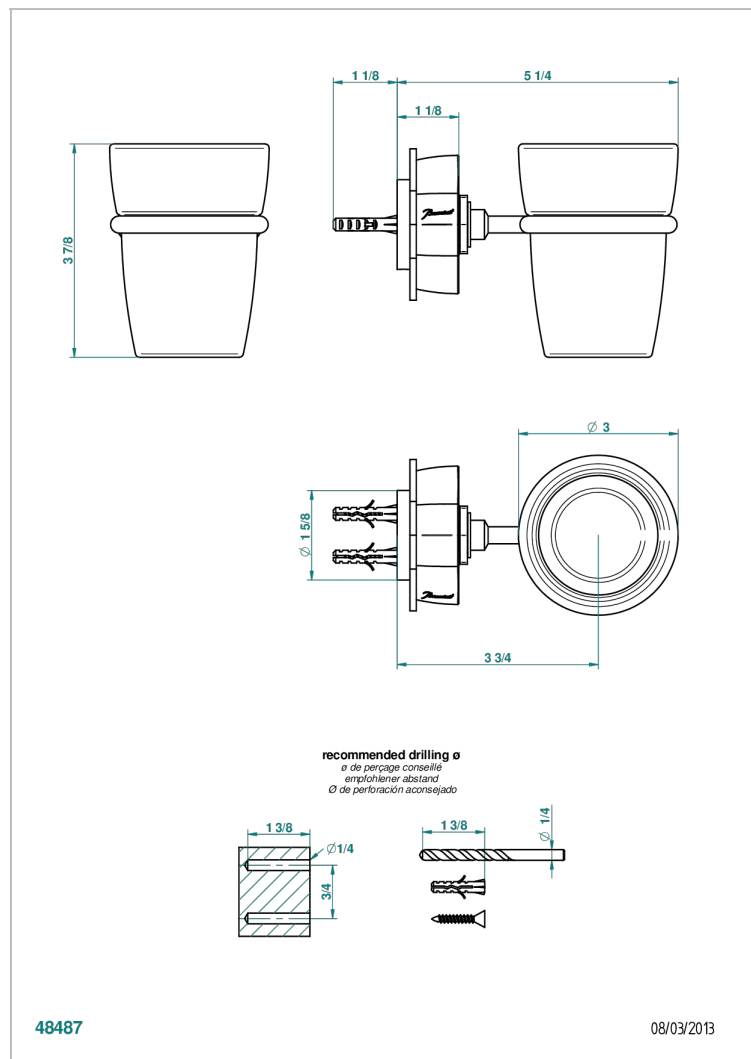

PETALE DE CRISTAL - BLACK CRYSTAL

U6D-536

Tumbler holder, wall mounted

CHARACTERISTIC

- Pétale de Cristal - black crystal
- Tumbler holder, wall mounted

AVAILABLE FINITIONS

Black nickel - D24

Blush PVD - H62