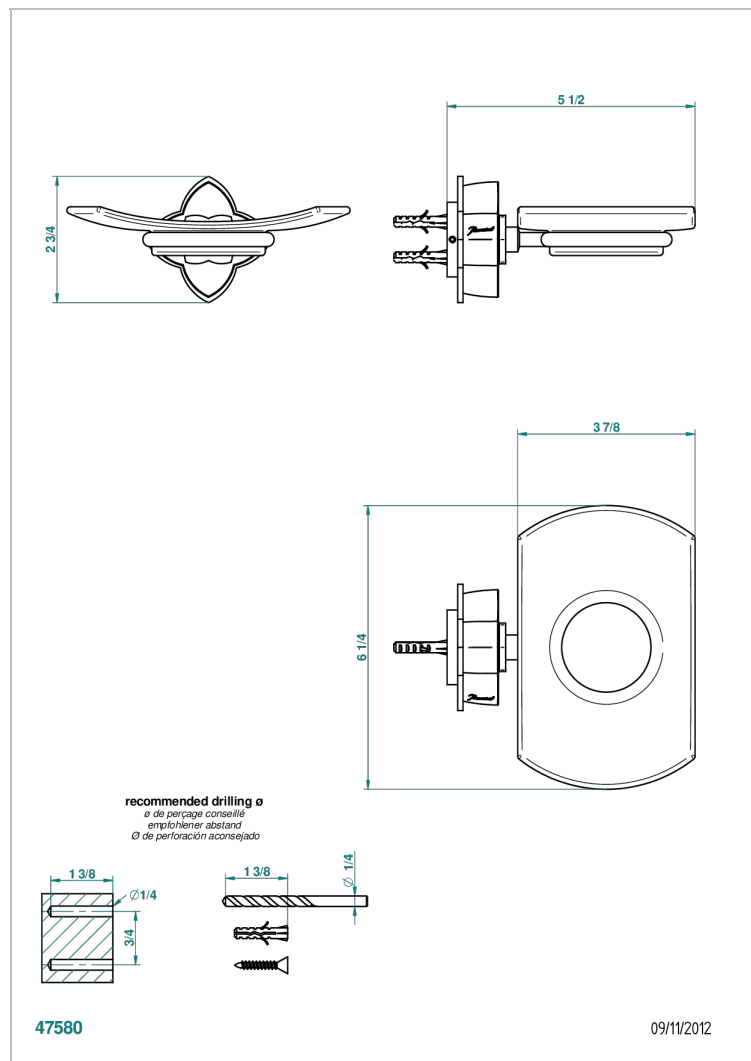

PETALE DE CRISTAL - BLACK CRYSTAL

U6D-500

Glass soap dish, wall mounted

CHARACTERISTIC

- Pétale de Cristal - black crystal
- Glass soap dish, wall mounted

AVAILABLE FINITIONS

Black nickel - D24

Blush PVD - H62