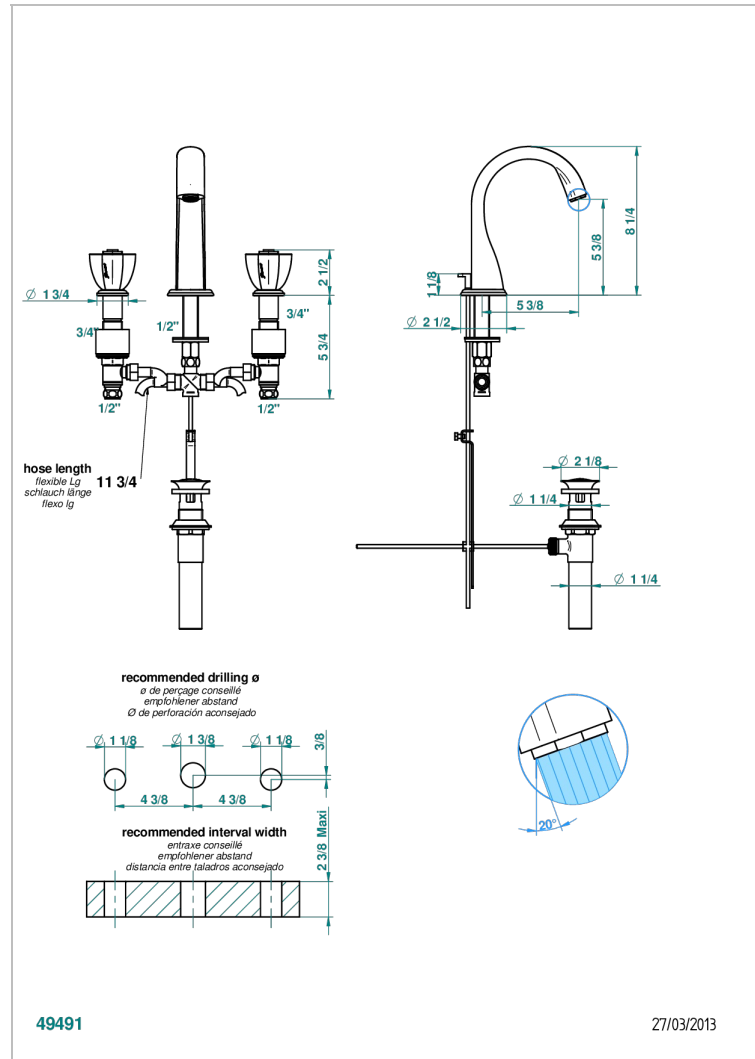

PETALE DE CRISTAL - BLACK CRYSTAL

U6D-151/US

Widespread lavatory set with drain

CHARACTERISTIC

- Pétale de Cristal - black crystal
- Widespread lavatory set with drain

TECHNICAL SPECS

- Recommandé : 3 bars (max. 5 bars) - Advised : 43,5 psi (max. 72 psi)
- 5,7 l/min à 3 bars (1.5 gpm at 43.5 psi)
- 1.2 gpm on demand in accordance with California's rules