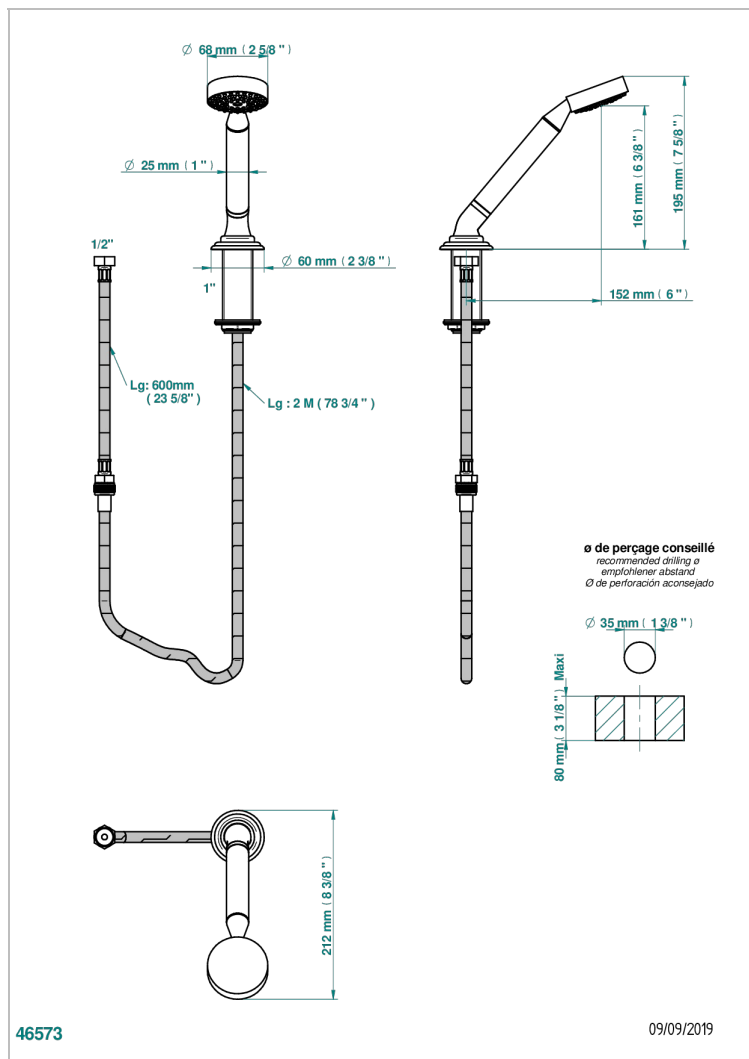

# PETALE DE CRISTAL - RED CRYSTAL

U6C-60A

Deck mounted hand shower, with hose

## CHARACTERISTIC

- Pétale de Cristal - red crystal
- Deck mounted hand shower, with hose

Nickel antique / Sovereign - H28

Nickel color PVD - H55

Nickel polished - B01

Rose Gold - F27

Satin chrome - C03

Silver polished, antique - H03

Silver rhodium - F18

Soft gold - F30