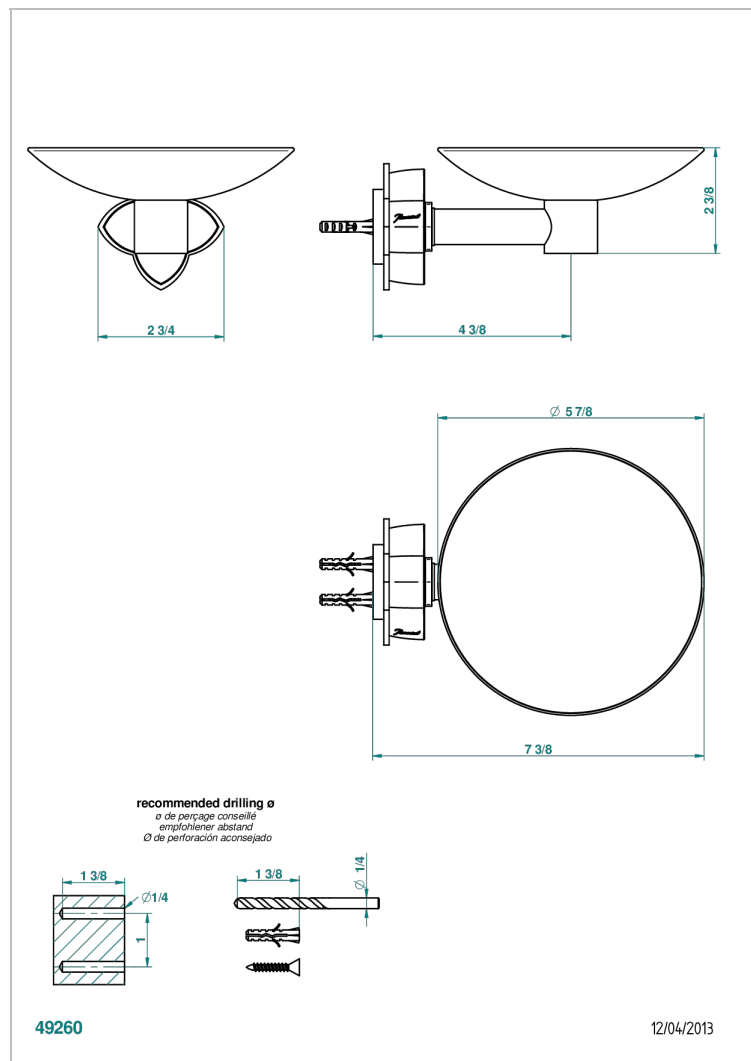

# PETALE DE CRISTAL - RED CRYSTAL

U6C-546GM

Soap dish, wall mounted, 6" diameter

## CHARACTERISTIC

- Pétale de Cristal - red crystal
- Soap dish, wall mounted, 6" diameter