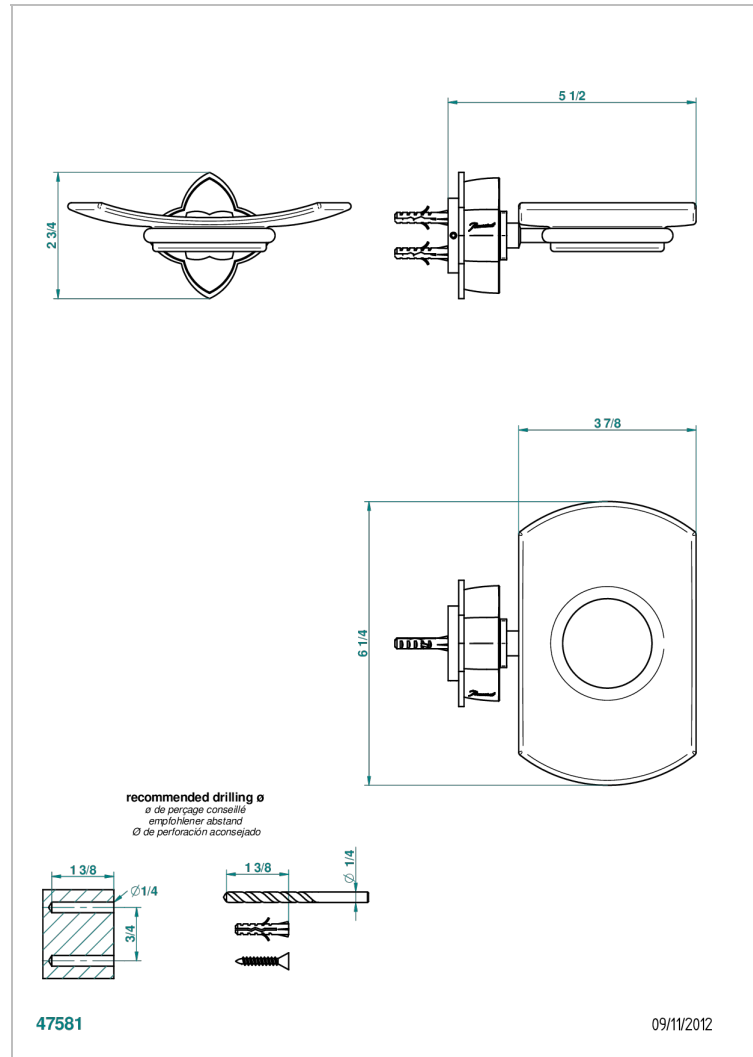

PETALE DE CRISTAL - RED CRYSTAL

U6C-500

Glass soap dish, wall mounted

THG[®]
PARIS

CHARACTERISTIC

- Pétale de Cristal - red crystal
- Glass soap dish, wall mounted

AVAILABLE FINITIONS

Black nickel - D24