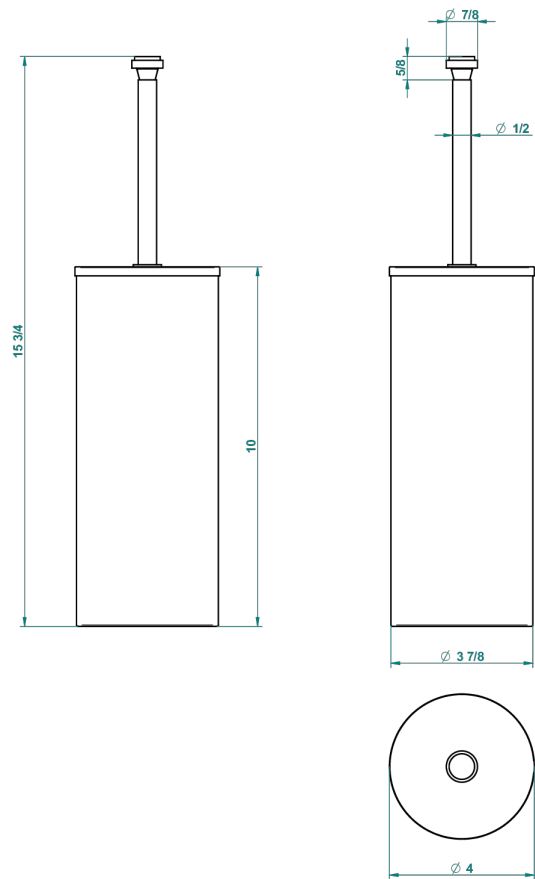

PETALE DE CRISTAL - RED CRYSTAL

U6C-4700C

THG[®]
PARIS

Metal toilet brush holder with brush with cover floor mounted

23487

10/11/2015

CHARACTERISTIC

- Pétale de Cristal - red crystal
- Metal toilet brush holder with brush with cover floor mounted