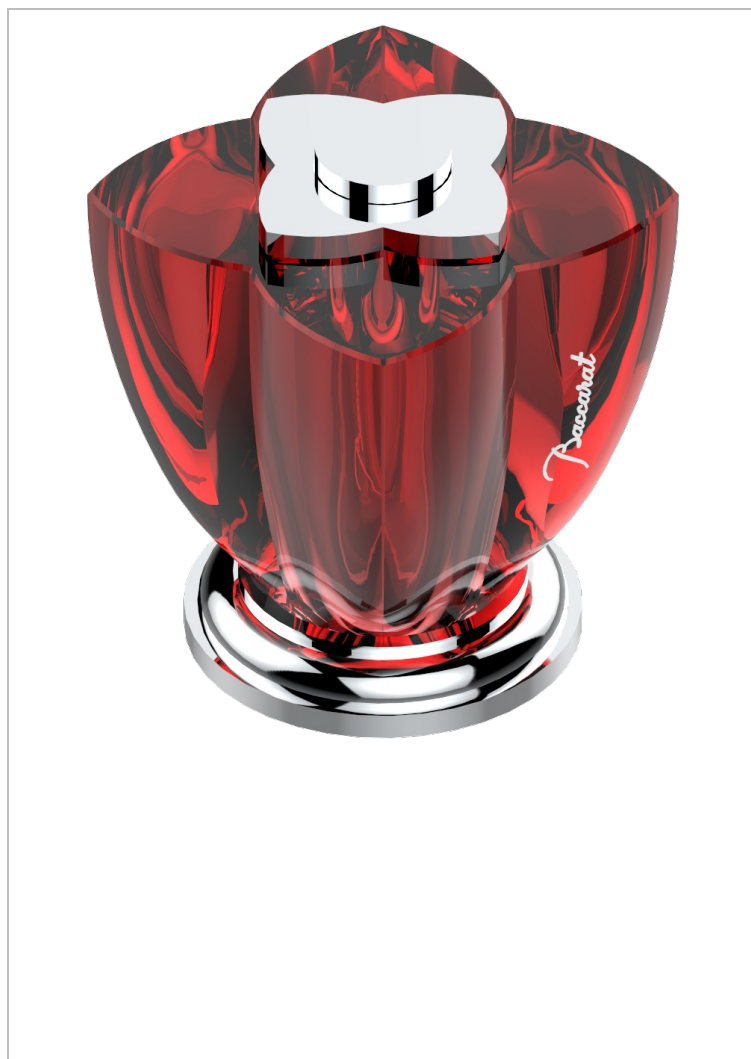

PETALE DE CRISTAL - RED CRYSTAL

U6C-35/US

1/2" deck valve with trim for lavatory

CHARACTERISTIC

- Pétale de Cristal - red crystal
- 1/2" deck valve with trim for lavatory

AVAILABLE FINITIONS

Black nickel - D24

Blush PVD - H62

Brass color PVD - H49

Brown bronze color PVD - F33

Chrome polished - A02

Chrome polished / gold polished - G02

Copper antique matt, coated - H07

Gold color PVD - H52

Gold mat - F07