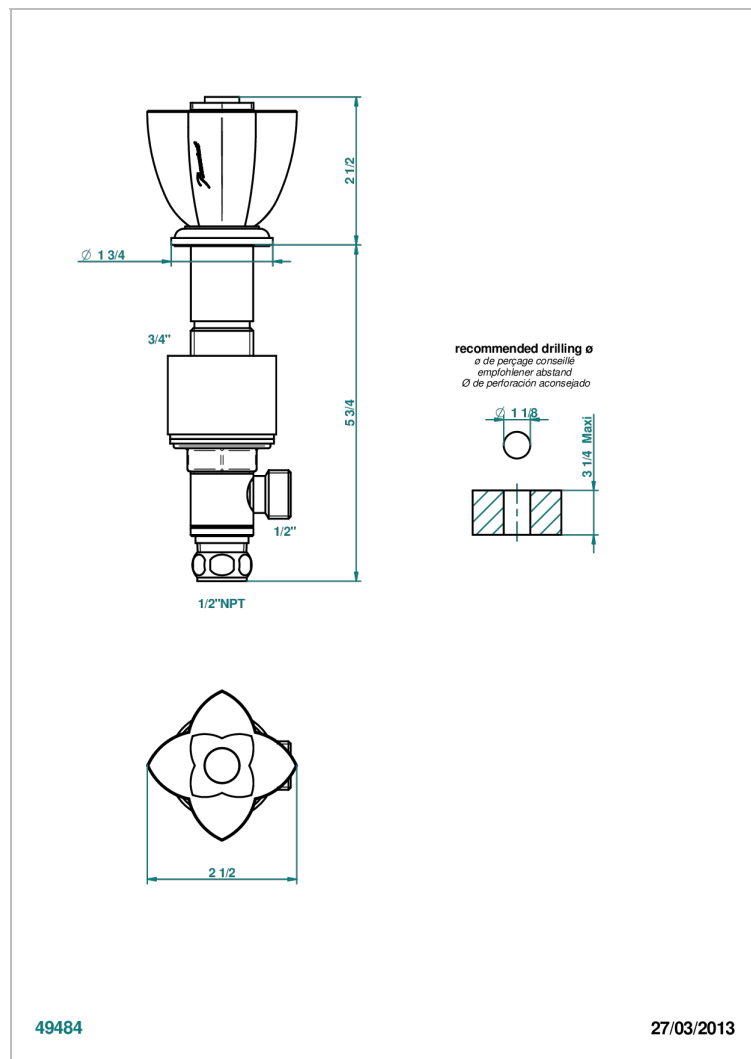

PETALE DE CRISTAL - RED CRYSTAL

U6C-35/US

1/2" deck valve with trim for lavatory

CHARACTERISTIC

- Pétale de Cristal - red crystal
- 1/2" deck valve with trim for lavatory

AVAILABLE FINITIONS

Black nickel - D24