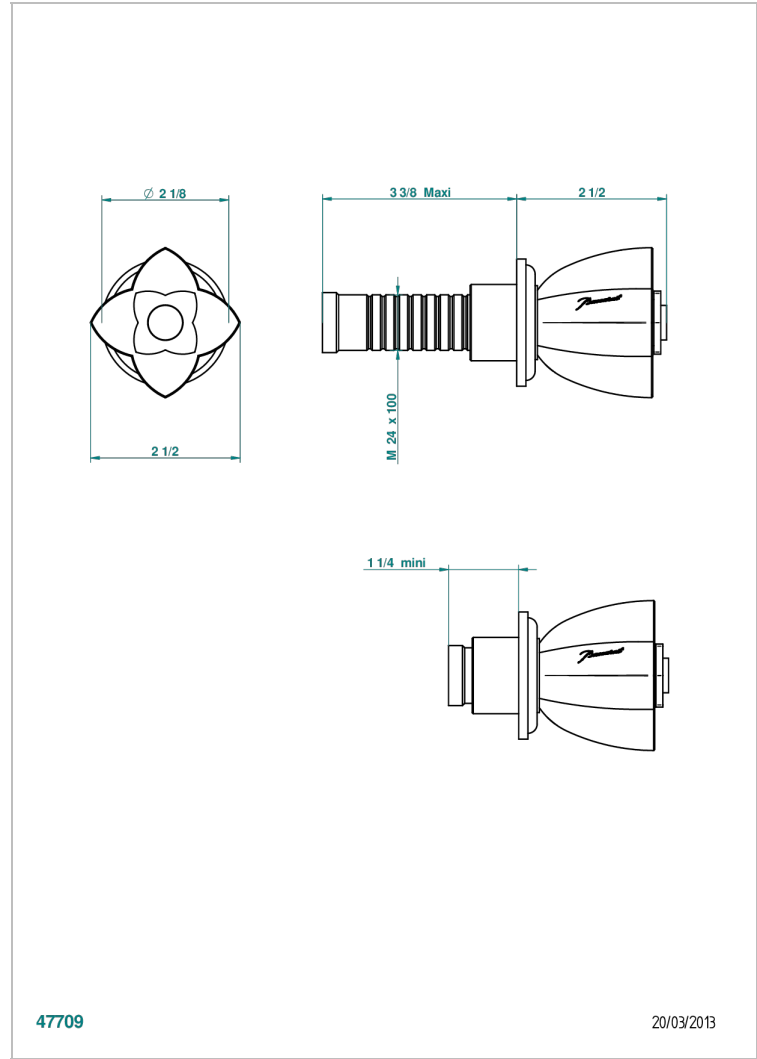

# PETALE DE CRISTAL - RED CRYSTAL

U6C-30B

Wall volume control 30 & 32 trim

THG<sup>®</sup>  
PARIS

47709

20/03/2013

## CHARACTERISTIC

- Pétale de Cristal - red crystal
- Wall volume control 30 & 32 trim

## RELATED SKU'S

- Ref. G00-32CUSA 3/4" Volume control wall valve with ceramic cartridge
- Ref. G00-32HUSA 3/4" Volume control wall valve with ceramic cartridge counterclockwise
- Ref. G00-30CUSA 1/2" volume control wall valve with ceramic cartridge
- Ref. G00-30HUSA 1/2" Volume control wall valve with ceramic cartridge counterclockwise