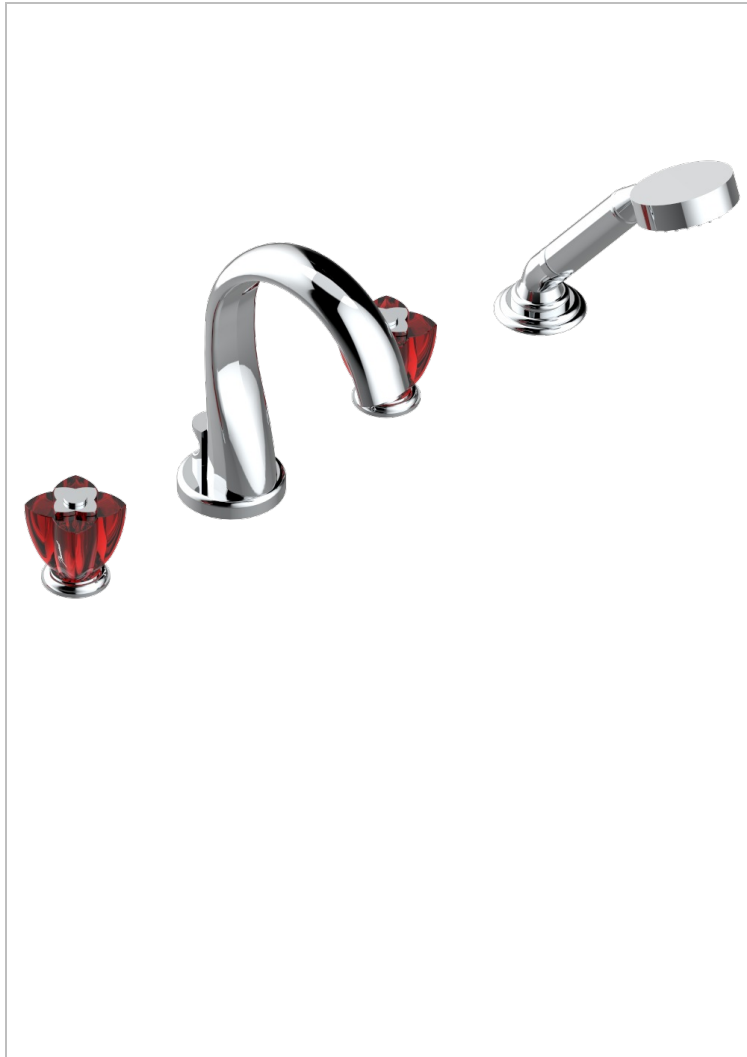

PETALE DE CRISTAL - RED CRYSTAL

U6C-112BUS

Roman tub set with diverter spout and handshower, 3/4" valves

CHARACTERISTIC

- ASME : ASME A112.18.1-2011/CSA B125.1-11

TECHNICAL SPECS

- Recommandé : 3 bars (max. 5 bars) - Advised : 43,5 psi (max. 72 psi)
- Bec : 44,5 l/min à 3 bars - Douchette : 9,5 l/min à 3 bars
- Spout : 11.78 gpm at 43.5 psi - Handshower : 2.5 gpm at 43.5 psi

STANDARDS

AVAILABLE FINITIONS

Black nickel - D24
Blush PVD - H62
Brass color PVD - H49
Brown bronze color PVD - F33
Chrome polished - A02
Chrome polished / gold polished - G02

Copper antique matt, coated - H07
Gold color PVD - H52
Gold mat - F07
Gold polished - F01
Gold satiny - F03
Graphite PVD - H64

Light coated bronze - D01
Matt Umber PVD - H67
Matt blush PVD - H60
Matt brass color PVD - H50
Matt brown bronze color PVD - F34
Matt chrome (American satin) - C02

Matt gold color PVD - H53
Matt graphite PVD - H65
Matt nickel (American satin) - C01
Matt nickel color PVD - H56
Nickel antique / Sovereign - H28
Nickel color PVD - H55

Nickel polished - B01
Rose Gold - F27
Satin chrome - C03
Silver polished, antique - H03
Silver rhodium - F18
Soft gold - F30