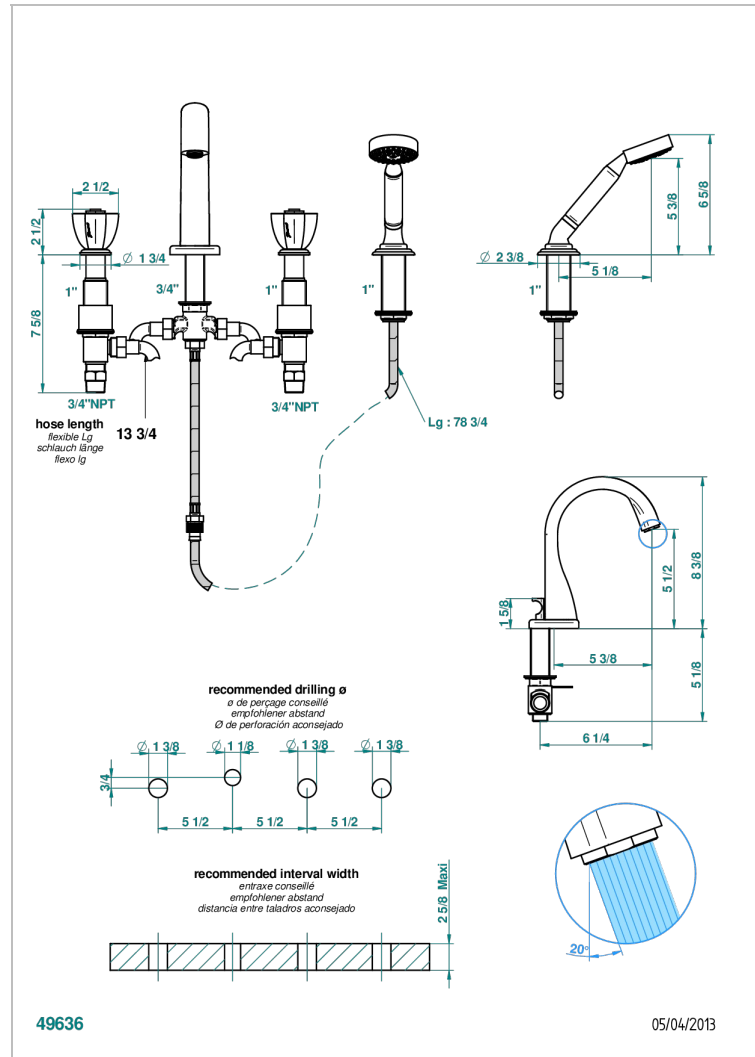

PETALE DE CRISTAL - RED CRYSTAL

U6C-112BUS

Roman tub set with diverter spout and handshower, 3/4" valves

CHARACTERISTIC

- ASME : ASME A112.18.1-2011/CSA B125.1-11

TECHNICAL SPECS

- Recommandé : 3 bars (max. 5 bars) - Advised : 43,5 psi (max. 72 psi)
- Bec : 44,5 l/min à 3 bars - Douchette : 9,5 l/min à 3 bars
- Spout : 11.78 gpm at 43.5 psi - Handshower : 2.5 gpm at 43.5 psi

STANDARDS

AVAILABLE FINITIONS

Black nickel - D24
Blush PVD - H62
Brass color PVD - H49
Brown bronze color PVD - F33
Chrome polished - A02
Chrome polished / gold polished - G02

Copper antique matt, coated - H07
Gold color PVD - H52
Gold mat - F07
Gold polished - F01
Gold satiny - F03
Graphite PVD - H64

Light coated bronze - D01
Matt Umber PVD - H67
Matt blush PVD - H60
Matt brass color PVD - H50
Matt brown bronze color PVD - F34
Matt chrome (American satin) - C02

Matt gold color PVD - H53
Matt graphite PVD - H65
Matt nickel (American satin) - C01
Matt nickel color PVD - H56
Nickel antique / Sovereign - H28
Nickel color PVD - H55