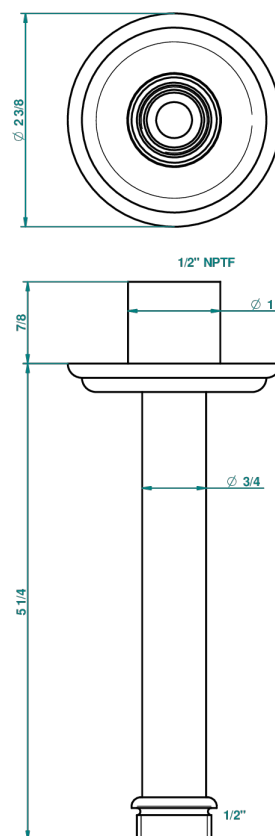

# PETALE DE CRISTAL - BLUE CRYSTAL

U6B-82V/US

Vertical shower arm ceiling mounted 1/2" connection

THG<sup>®</sup>  
PARIS

17502

18/11/2008

## CHARACTERISTIC

- Pétale de Cristal - blue crystal
- Vertical shower arm ceiling mounted 1/2" connection

## AVAILABLE FINITIONS

Black nickel - D24

Blush PVD - H62

Brass color PVD - H49

Brown bronze color PVD - F33

Chrome polished - A02

Chrome polished / gold polished - G02

Copper antique matt, coated - H07

Nickel antique / Sovereign - H28

Nickel color PVD - H55

Nickel polished - B01

Rose Gold - F27

Satin chrome - C03

Silver polished, antique - H03

Silver rhodium - F18

Soft gold - F30