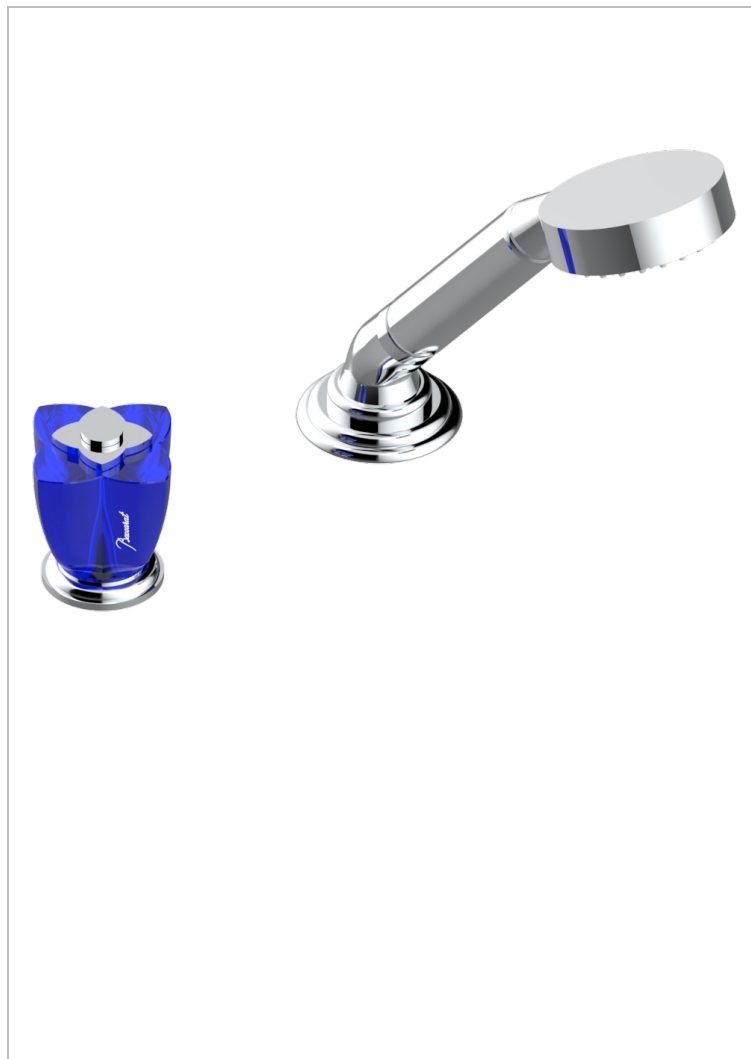

PETALE DE CRISTAL - BLUE CRYSTAL

U6B-6532/60A

Deck mounted mixer with handshower, progressive cartridge

CHARACTERISTIC

- Pétale de Cristal - blue crystal
- Deck mounted mixer with handshower, progressive cartridge

TECHNICAL SPECS

- Recommandé : 3 bars (max. 5 bars) - Advised : 43,5 psi (max. 72 psi)
- 9,5 l/min à 3 bars (2.5 gpm at 43.5 psi)

AVAILABLE FINITIONS

Black nickel - D24

Blush PVD - H62

Brass color PVD - H49

Brown bronze color PVD - F33

Chrome polished - A02

Chrome polished / gold polished - G02

Copper antique matt, coated - H07

Gold color PVD - H52

Gold mat - F07

Gold polished - F01

Gold satiney - F03

Matt graphite PVD - H65

Matt nickel (American satin) - C01

Matt nickel color PVD - H56

Nickel antique / Sovereign - H28

Nickel color PVD - H55

Nickel polished - B01

Rose Gold - F27

Satin chrome - C03