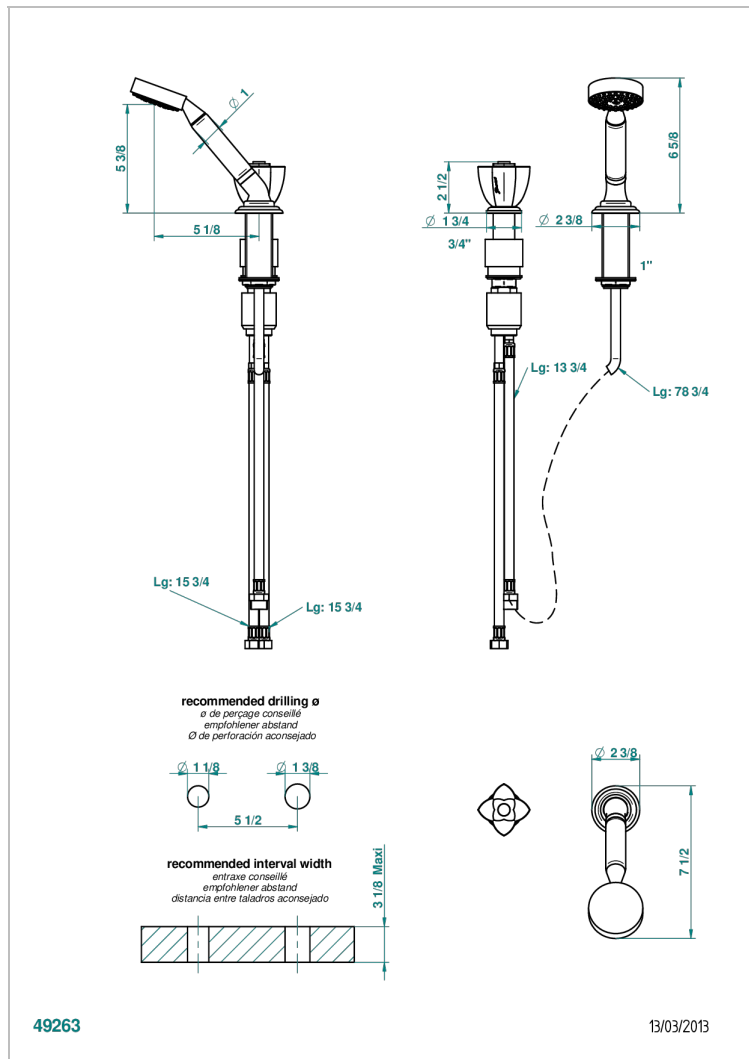

PETALE DE CRISTAL - BLUE CRYSTAL

U6B-6532/60A

Deck mounted mixer with handshower, progressive cartridge

CHARACTERISTIC

- Pétale de Cristal - blue crystal
- Deck mounted mixer with handshower, progressive cartridge

TECHNICAL SPECS

- Recommandé : 3 bars (max. 5 bars) - Advised : 43,5 psi (max. 72 psi)
- 9,5 l/min à 3 bars (2.5 gpm at 43.5 psi)

AVAILABLE FINITIONS

Black nickel - D24

Blush PVD - H62

Brass color PVD - H49