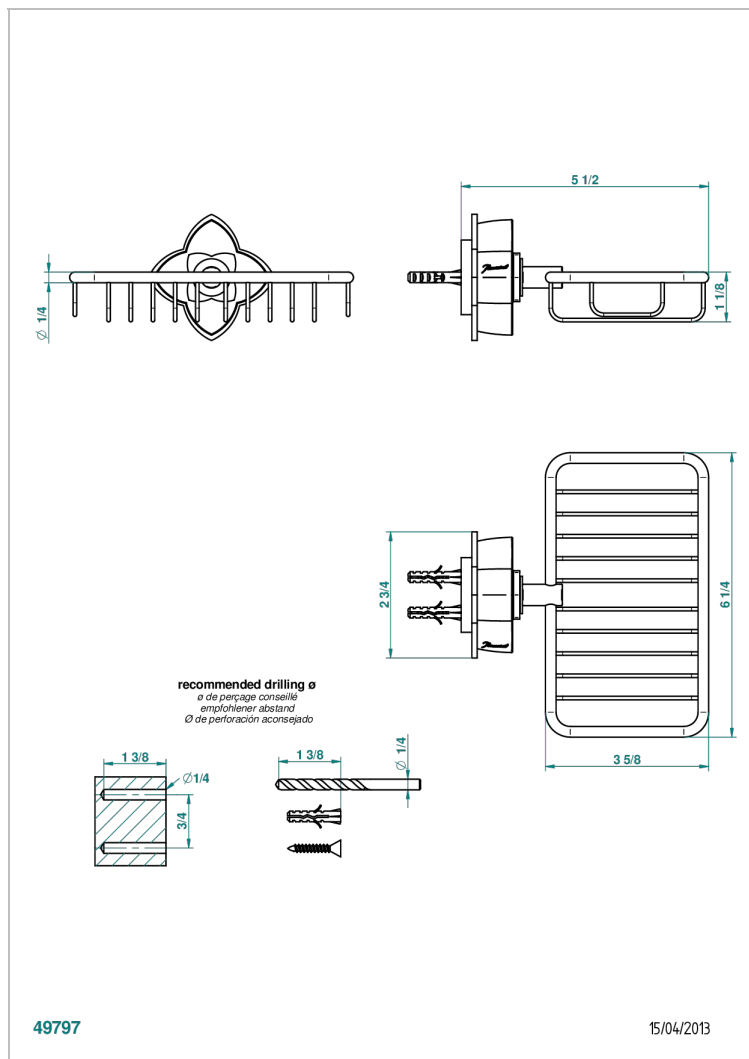

PETALE DE CRISTAL - BLUE CRYSTAL

U6B-620

Soap basket, wall mounted 6"1/4 x 3"5/8

CHARACTERISTIC

- Pétale de Cristal - blue crystal
- Soap basket, wall mounted 6"1/4 x 3"5/8

AVAILABLE FINITIONS

Black nickel - D24