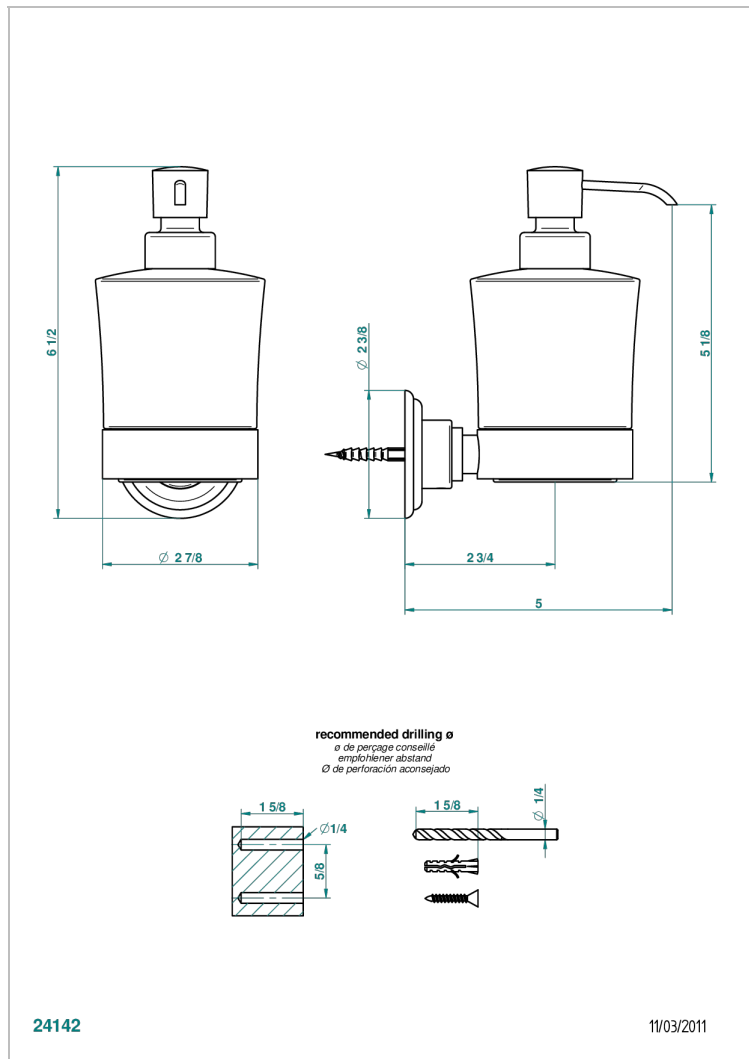

PETALE DE CRISTAL - BLUE CRYSTAL

U6B-613

Liquid soap dispenser

CHARACTERISTIC

- Pétale de Cristal - blue crystal
- Liquid soap dispenser

AVAILABLE FINITIONS

Black nickel - D24

Blush PVD - H62