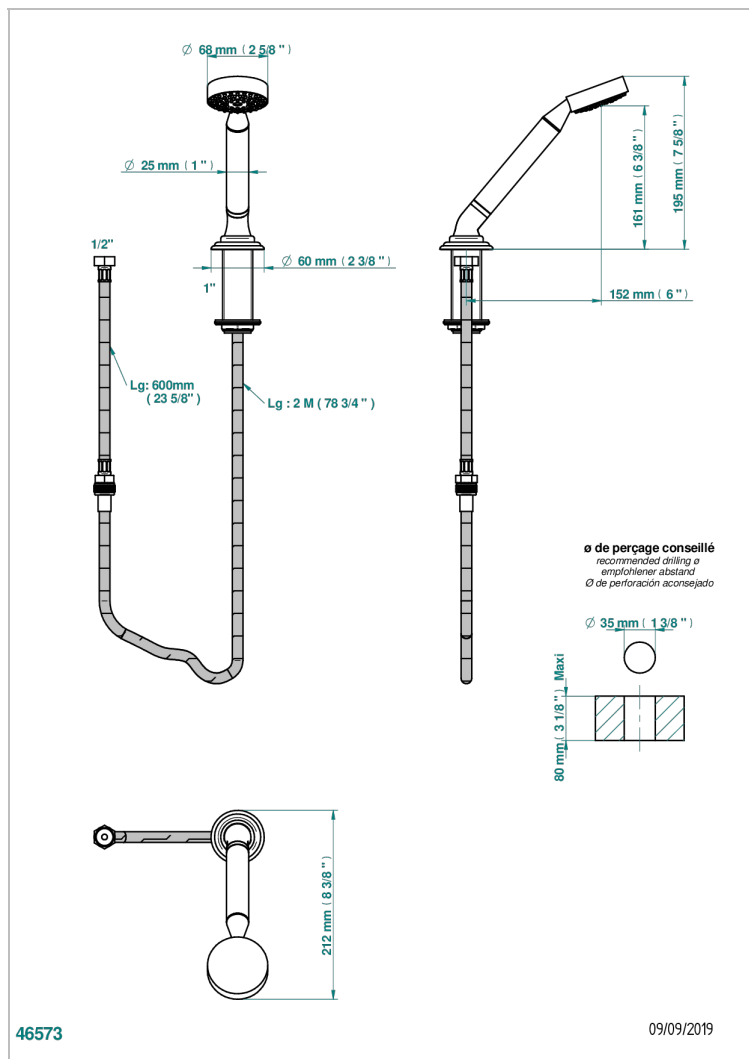

PETALE DE CRISTAL - BLUE CRYSTAL

U6B-60A

Deck mounted hand shower, with hose

CHARACTERISTIC

- Pétale de Cristal - blue crystal
- Deck mounted hand shower, with hose

TECHNICAL SPECS

- Recommandé : 3 bars (max. 5 bars) - Advised : 43,5 psi (max. 72 psi)
- 9,5 l/min à 3 bars (2.5 gpm at 43.5 psi)

AVAILABLE FINITIONS

Black nickel - D24

Blush PVD - H62

Brass color PVD - H49

Brown bronze color PVD - F33

Chrome polished - A02

Chrome polished / gold polished - G02

Copper antique matt, coated - H07

Nickel antique / Sovereign - H28

Nickel color PVD - H55

Nickel polished - B01

Rose Gold - F27

Satin chrome - C03

Silver polished, antique - H03

Silver rhodium - F18

Soft gold - F30