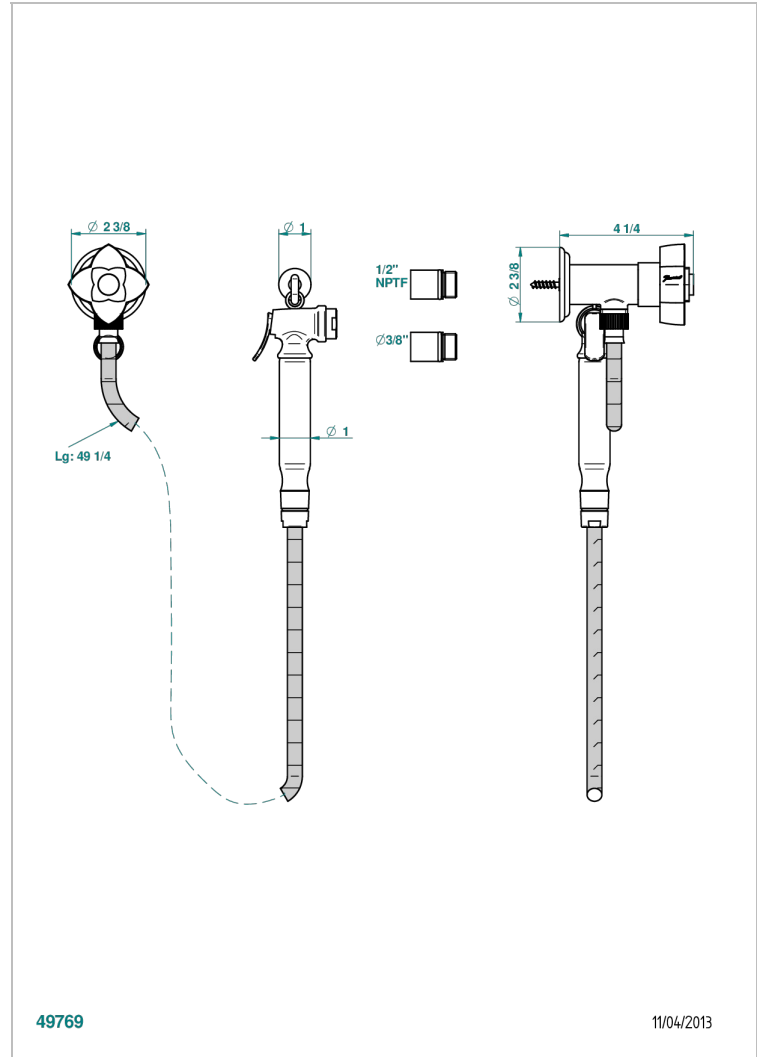

PETALE DE CRISTAL - BLUE CRYSTAL

U6B-5840/8US

Handheld spray bidet with hose, elbow and hook

THG[®]
PARIS

CHARACTERISTIC

- Pétale de Cristal - blue crystal
- Handheld spray bidet with hose, elbow and hook

TECHNICAL SPECS

- Recommandé : 3 bars (max. 5 bars) - Advised : 43,5 psi (max. 72 psi)
- 9,5 l/min à 3 bars (2.5 gpm at 43.5 psi)

AVAILABLE FINITIONS

- Chrome polished - A02
- Chrome polished / gold polished - G02
- Gold polished - F01
- Nickel polished - B01