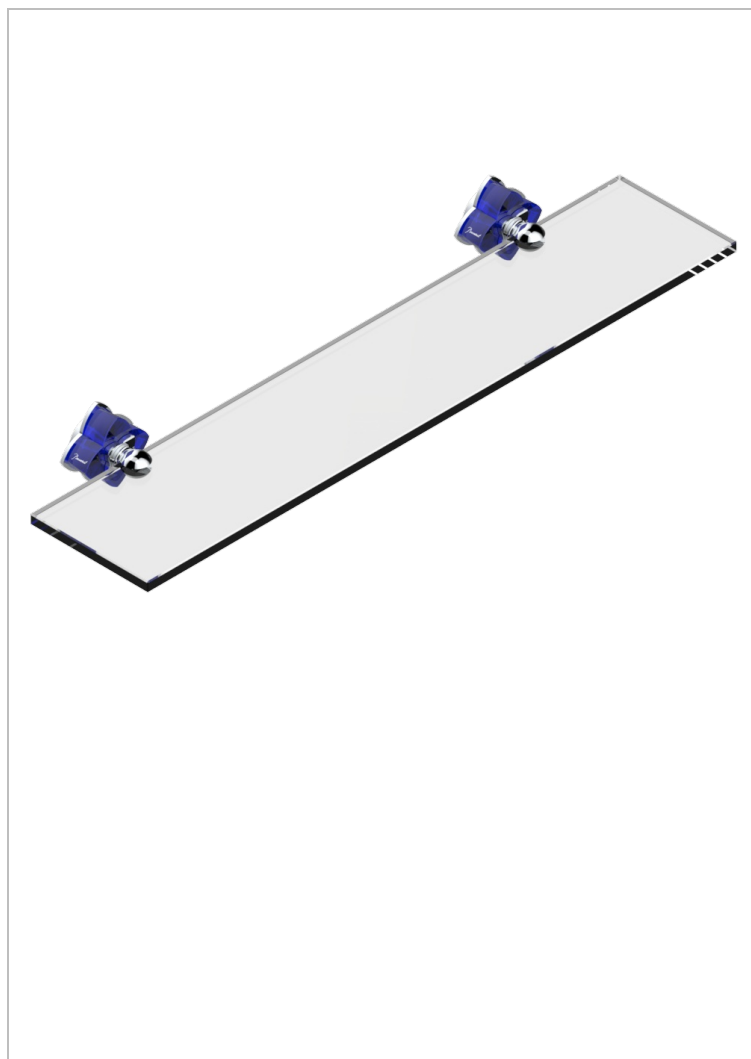

PETALE DE CRISTAL - BLUE CRYSTAL

U6B-564

Glass shelf with brackets

CHARACTERISTIC

- Pétale de Cristal - blue crystal
- Glass shelf with brackets

AVAILABLE FINITIONS

Black nickel - D24

Blush PVD - H62