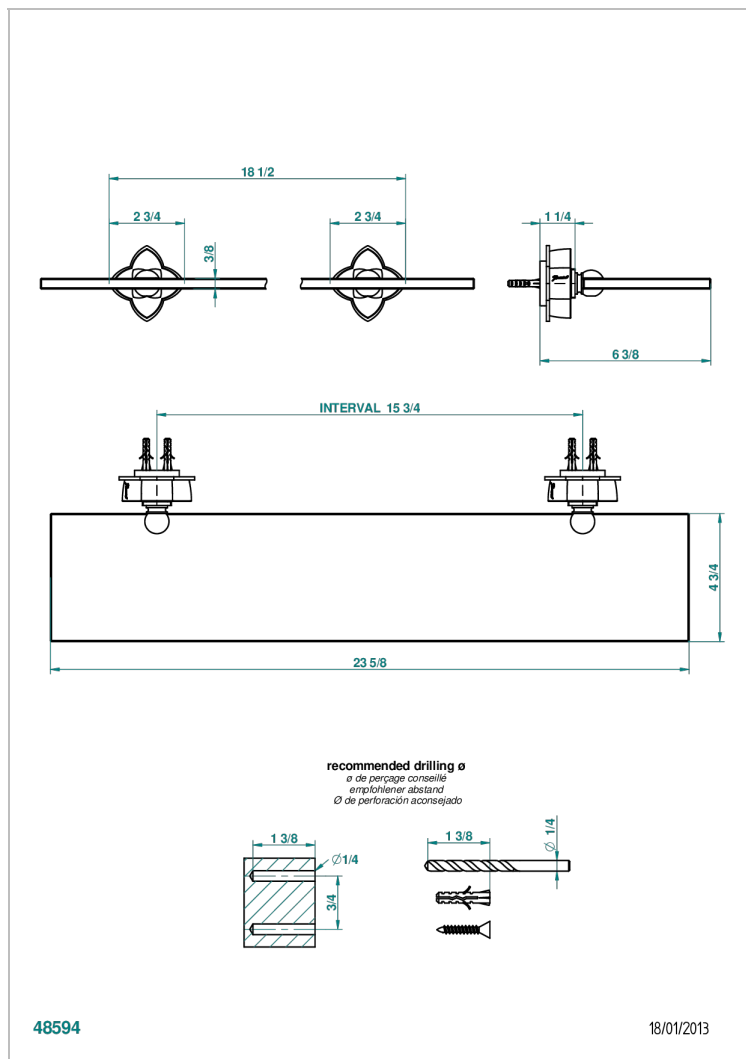

PETALE DE CRISTAL - BLUE CRYSTAL

U6B-564

Glass shelf with brackets

CHARACTERISTIC

- Pétale de Cristal - blue crystal
- Glass shelf with brackets

AVAILABLE FINITIONS

Black nickel - D24

Blush PVD - H62