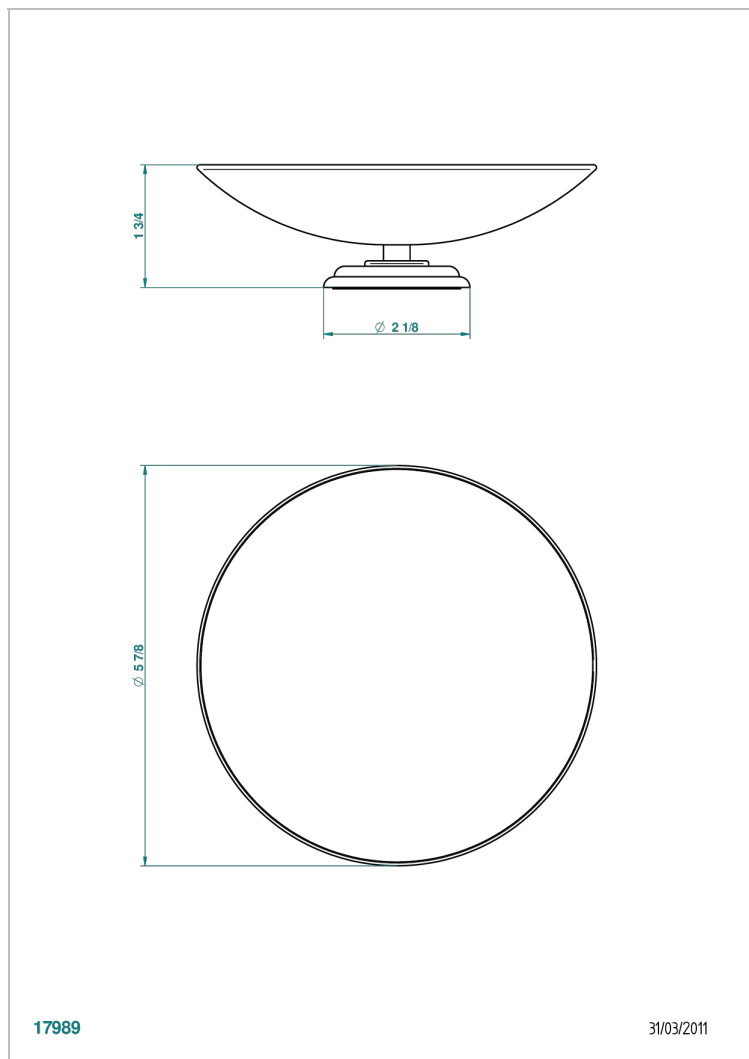

PETALE DE CRISTAL - BLUE CRYSTAL

U6B-544GM

Soap dish, freestanding , 6" diameter

THG[®]
PARIS

CHARACTERISTIC

- Pétale de Cristal - blue crystal
- Soap dish, freestanding , 6" diameter

AVAILABLE FINITIONS

Black nickel - D24