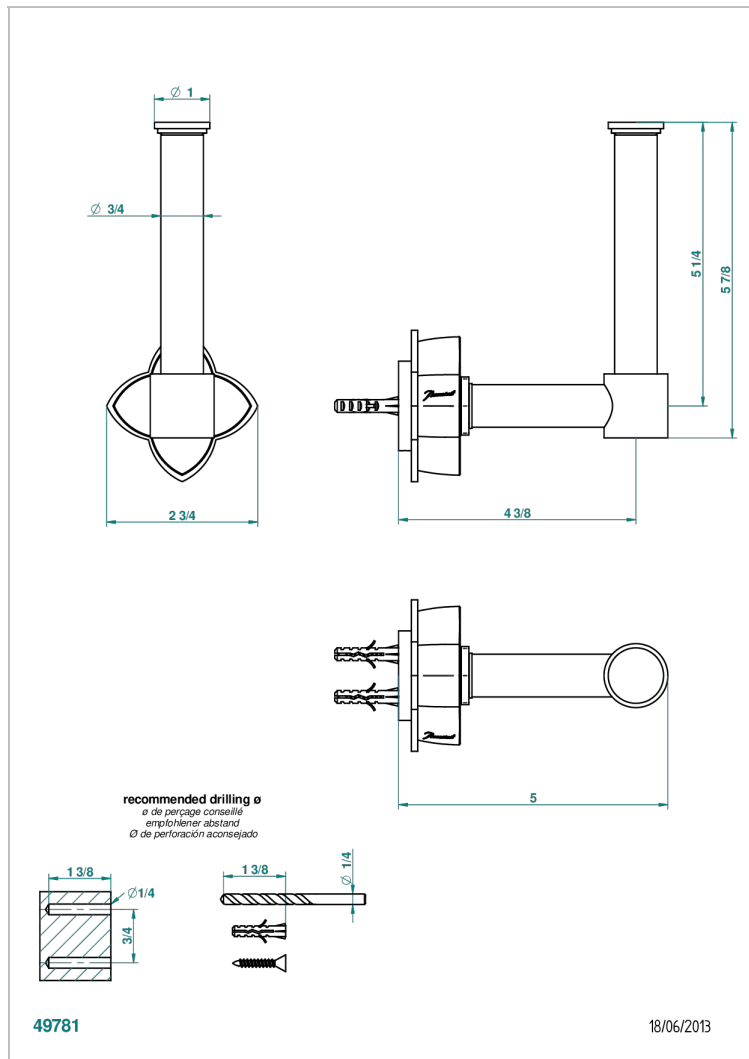

PETALE DE CRISTAL - BLUE CRYSTAL

U6B-542

Reserve toilet paper holder

CHARACTERISTIC

- Pétale de Cristal - blue crystal
- Reserve toilet paper holder

AVAILABLE FINITIONS

Black nickel - D24

Blush PVD - H62