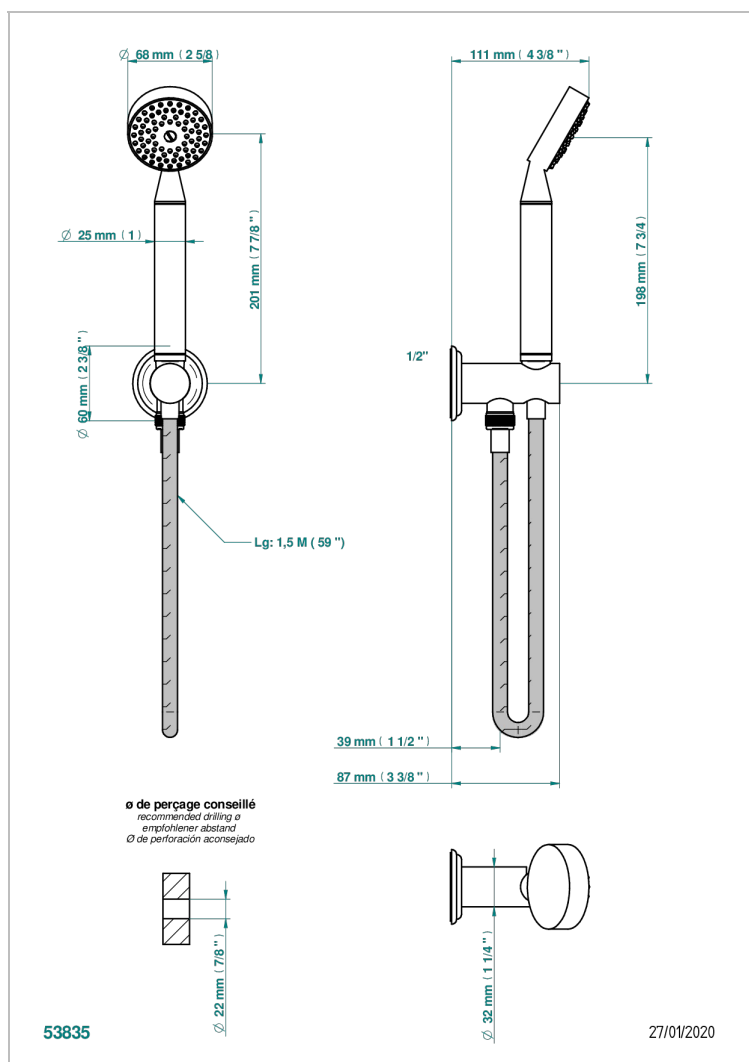

# PETALE DE CRISTAL - BLUE CRYSTAL

U6B-54/US

Wall mounted handshower with integrated fixed hook

## CHARACTERISTIC

- Pétale de Cristal - blue crystal
- Wall mounted handshower with integrated fixed hook

Nickel antique / Sovereign - H28

Nickel color PVD - H55

Nickel polished - B01

Rose Gold - F27

Satin chrome - C03

Silver polished, antique - H03

Silver rhodium - F18

Soft gold - F30