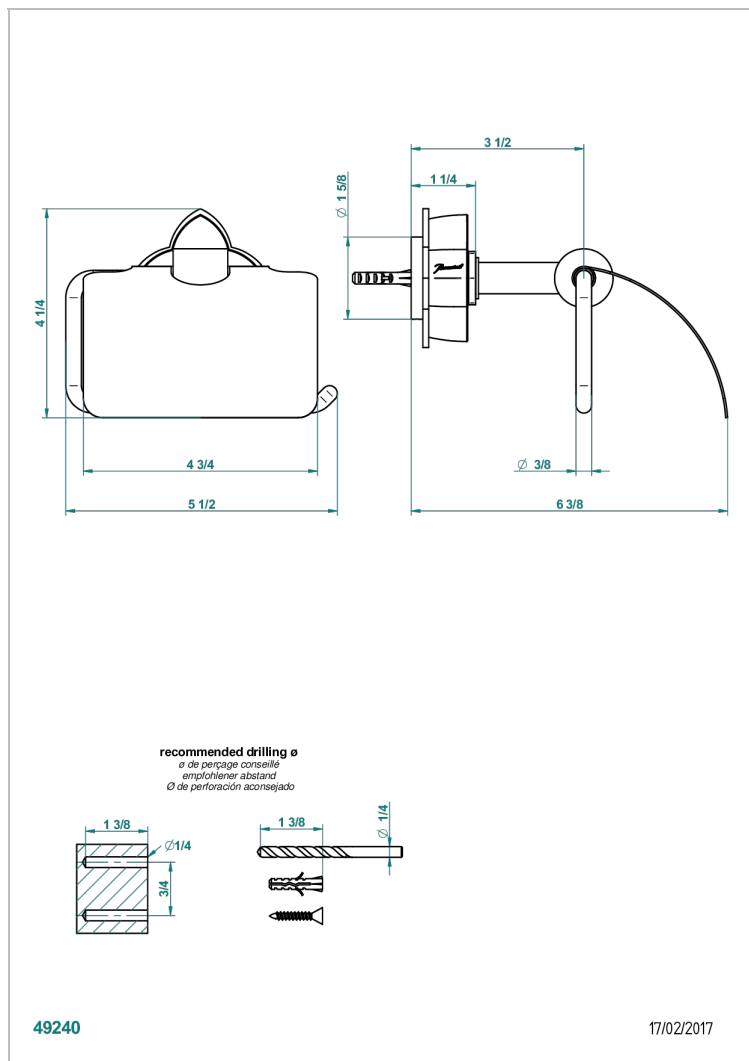

# PETALE DE CRISTAL - BLUE CRYSTAL

U6B-538AC

Toilet paper holder, single mount with cover

## CHARACTERISTIC

- Pétale de Cristal - blue crystal
- Toilet paper holder, single mount with cover