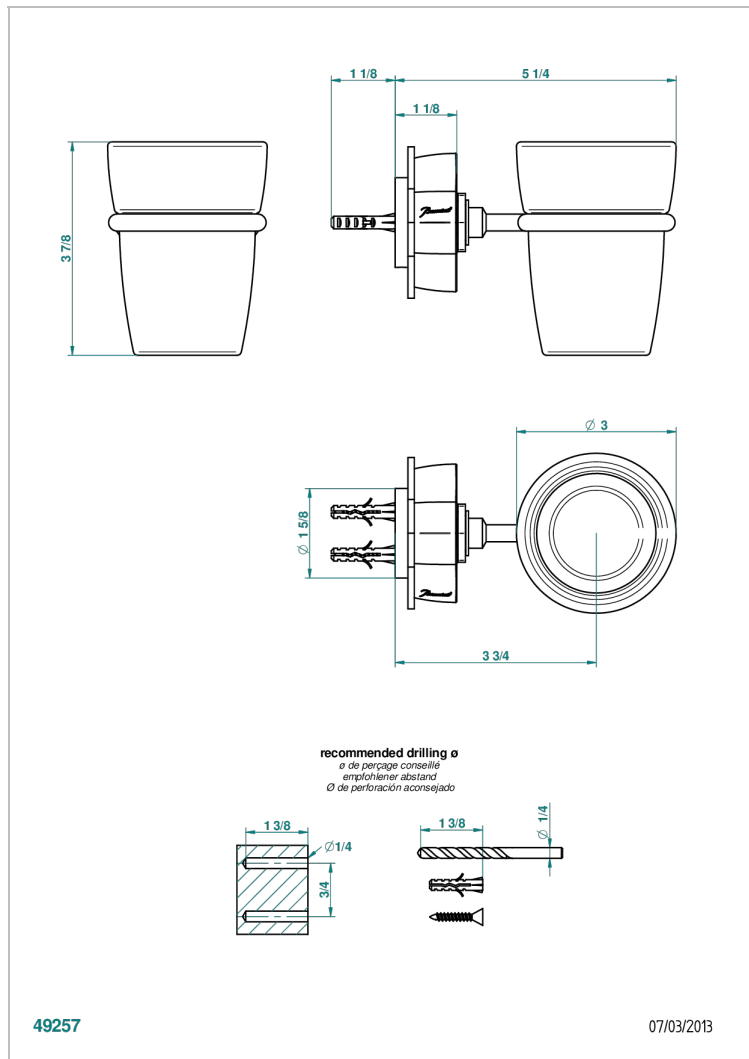

# PETALE DE CRISTAL - BLUE CRYSTAL

U6B-536

Tumbler holder, wall mounted

49257

07/03/2013

## CHARACTERISTIC

- Pétale de Cristal - blue crystal
- Tumbler holder, wall mounted