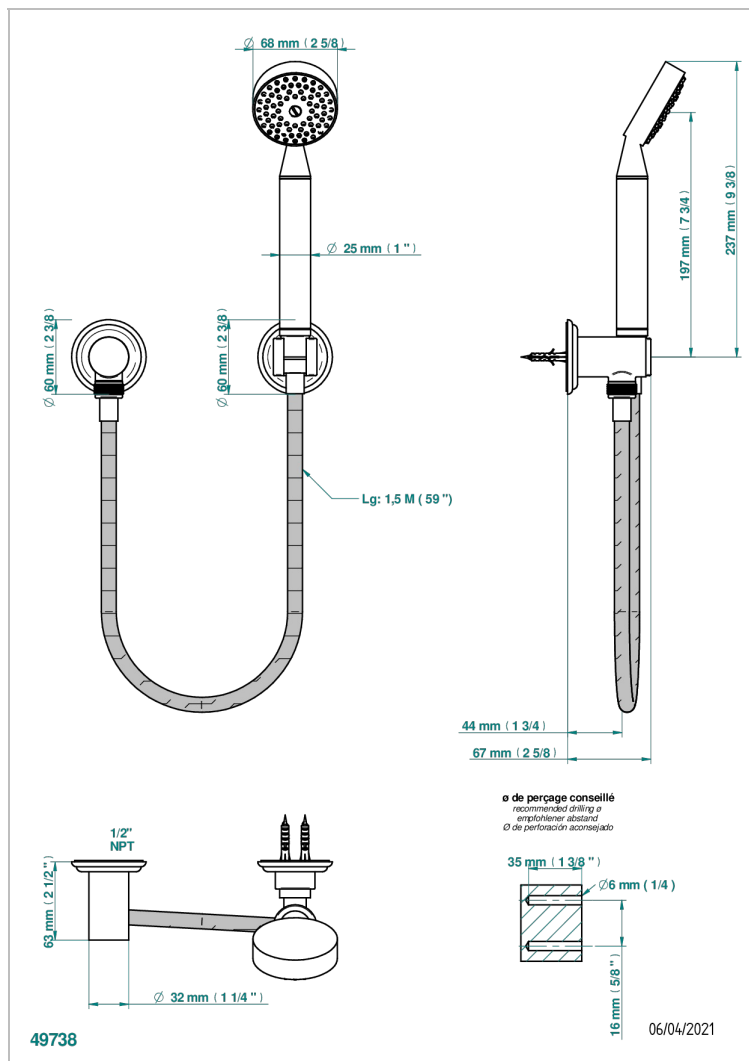

PETALE DE CRISTAL - BLUE CRYSTAL

U6B-52/US

Wall mounted handshower with separate fixed hook

CHARACTERISTIC

- Pétale de Cristal - blue crystal
- Wall mounted handshower with separate fixed hook

TECHNICAL SPECS

- Recommandé : 3 bars (max. 5 bars) - Advised : 43,5 psi (max. 72 psi)
- 9,5 l/min à 3 bars (2.5 gpm at 43.5 psi)

AVAILABLE FINITIONS

Black nickel - D24
Blush PVD - H62
Brass color PVD - H49
Brown bronze color PVD - F33
Chrome polished - A02
Chrome polished / gold polished - G02

Copper antique matt, coated - H07
Gold color PVD - H52
Gold mat - F07
Gold polished - F01
Gold satiney - F03
Graphite PVD - H64

Light coated bronze - D01
Matt Umber PVD - H67
Matt blush PVD - H60
Matt brass color PVD - H50
Matt brown bronze color PVD - F34
Matt chrome (American satin) - C02

Matt gold color PVD - H53
Matt graphite PVD - H65
Matt nickel (American satin) - C01
Matt nickel color PVD - H56
Nickel antique / Sovereign - H28
Nickel color PVD - H55

Nickel polished - B01
Rose Gold - F27
Satin chrome - C03
Silver polished, antique - H03
Silver rhodium - F18
Soft gold - F30