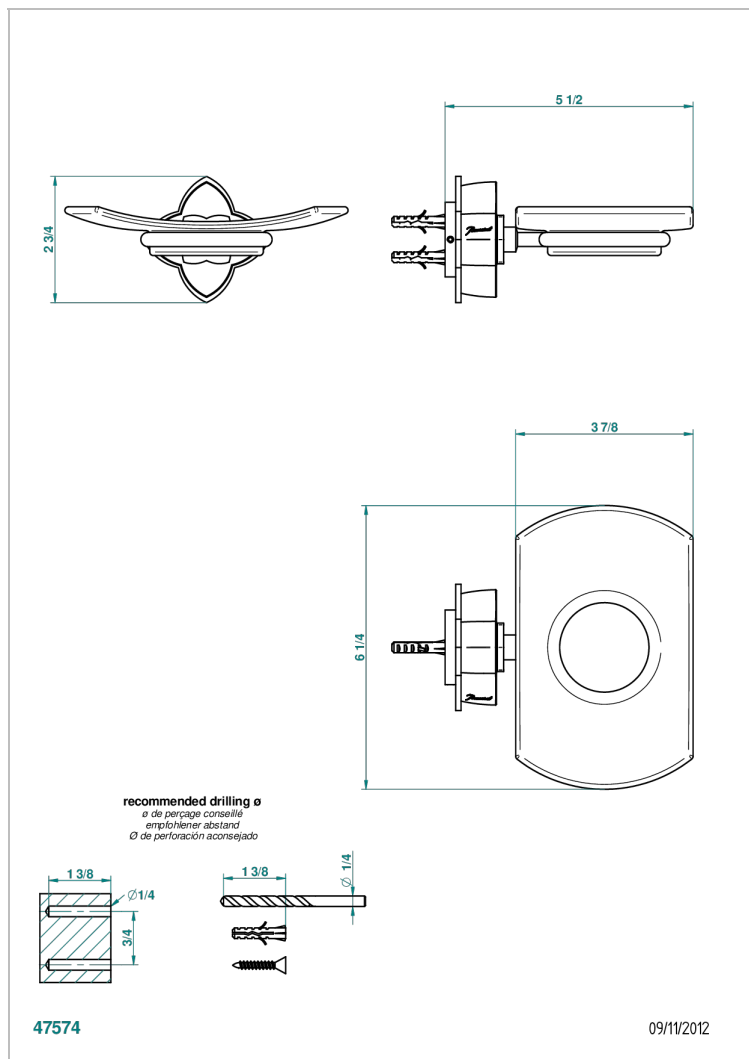

PETALE DE CRISTAL - BLUE CRYSTAL

U6B-500

Glass soap dish, wall mounted

THG[®]
PARIS

CHARACTERISTIC

- Pétale de Cristal - blue crystal
- Glass soap dish, wall mounted

AVAILABLE FINITIONS

Black nickel - D24